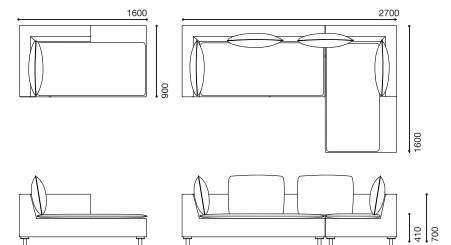

S2/S3/S4: E27 LED 9W

Dimensions:

S1 Beehive: Ø160 × H140mm, 1.0 kg

S2 Cylinder: Ø220 × H230mm, 1.9 kg

S3 Ellipse: Ø370 × H230mm, 3.0 kg

S4 Ellipse: Ø450 × H330mm, 4.1 kg

Cable Length: L2000mm

Materials: Glass shade, Metal ceiling rose, Metal and acrylic fittings, Flex cable.

F1: H1400

F2: H1850

MAURO CHAIR Mauro Pasquinelli

Design: 2018

Description: Seating

Dimensions:

W515mm × D490mm × H770mm

Seat Height: H450mm

Dimensions:

L1600mm × D900mm × H640mm

L2700mm × D1600mm × H640mm

Seat Height: H410mm

Materials: Wooden frame, Foam upholstery, Textile covers, Aluminium feet.

Colours:

Base Textile:

Base Feet:

Cushion Textile:

CASSETTE Ronan & Erwan Bouroullec

Design: 2018

Description: Seating

Dimensions:

W1650mm × D900mm × H720mm, 60kg

W2070mm × D900mm × H720mm, 70kg

Seat Height: H400mm