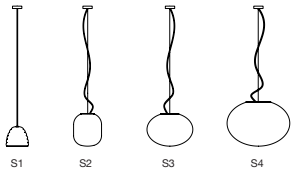

PRODUCT SPECIFICATIONS

FILIGRANA Sebastian Wrong

Design: 2018

Description: Suspension light

Bulb and Fitting:

220/240Vac, 50-60Hz

Bulb included, dimmable

S1: E14 LED 6W

S2/S3/S4: E27 LED 9W

Dimensions:

S1 Beehive: Ø160 × H140mm, 1.0 kg

S2 Cylinder: Ø220 × H230mm, 1.9 kg

S3 Ellipse: Ø370 × H230mm, 3.0 kg

S4 Ellipse: Ø450 × H330mm, 4.1 kg

Cable Length: L2000mm

Materials: Glass shade, Metal ceiling rose, Metal and acrylic fittings, Flex cable.

Compliant: S1, S2 & S3: CE marking

Colours: White-red, white-black, white-white

LIGHT LIGHT Dimitri Bähler

Design: 2018

Description: Floor light

Light Emission: Direct and in-direct

Bulb and Fitting:

220/240Vac, 50-60Hz

Bulb included, dimmable

E14 LED 6W

Dimensions:

F1: Ø250 × H1400mm, 4.3kg

F2: Ø250 × H1850mm, 4.3kg

Materials: Japanese paper shade, Carbon fiber rod, Metal base.

Compliant: CE marking

Colours: Off-white with black cable.