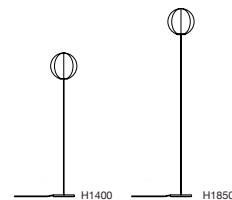

Milan 2018 New Collection Price List

Code	Product Description		(DKK ekskl.)	DKK inkl.	
FILIGRANA LIGHT Sebastian Wrong	Lead Time Quick Ship				
		S1	S2	S3	S4
6300	S1 beehive Ø160, etched with black canes		2.716	3.395	
6301	S1 beehive Ø160, etched with red canes		2.716	3.395	
6299	S1 beehive Ø160, etched with white canes		2.716	3.395	
6303	S2 cylinder Ø220, etched with black canes		3.316	4.145	
6304	S2 cylinder Ø220, etched with red canes		3.316	4.145	
6302	S2 cylinder Ø220, etched with white canes		3.316	4.145	
6315	S3 ellipse Ø370, etched with black canes		5.068	6.335	
6317	S3 ellipse Ø370, etched with red canes		5.068	6.335	
6318	S3 ellipse Ø370, etched with white canes		5.068	6.335	
6319	S4 ellipse Ø450, etched with black canes		7.412	9.265	
6320	S4 ellipse Ø450, etched with red canes		7.412	9.265	
6321	S4 ellipse Ø450, etched with white canes		7.412	9.265	

Note: 220/240V

LIGHT LIGHT Dimitri Bähler

Lead Time
Quick Ship

6360	F1 H1400, off-white wash paper		6.436	8.045
6362	F2 H1850, off-white wash paper		7.020	8.775

Note: 220/240V

MAURO CHAIR Mauro Pasquinelli

Lead Time
Quick Ship

6309	SH450 ash		3.704	4.630
6456	SH450 ash wenge		3.704	4.630
6310	SH450 ash with leather	8-10 weeks	5.836	7.295
6446	SH450 oak waxed	8-10 weeks	4.292	5.365
6311	SH450 oak oiled		4.292	5.365
6313	SH450 oak with leather	8-10 weeks	6.436	8.045

Note: Saddle leather in Natural, Brandy, Black as standard. Additional leathers available subject to MOQ of 6 units