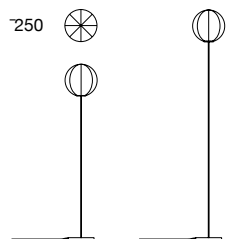

S2/S3/S4: E27 LED 9W

Dimensions:

S1 Beehive: Ø160 × H140mm, 1.0 kg

S2 Cylinder: Ø220 × H230mm, 1.9 kg

S3 Ellipse: Ø370 × H230mm, 3.0 kg

S4 Ellipse: Ø450 × H330mm, 4.1 kg

Cable Length: L2000mm

Materials: Glass shade, Metal ceiling rose, Metal and acrylic fittings, Flex cable.

Bulb included, dimmable

E14 LED 6W

Dimensions:

F1: Ø250 × H1400mm, 4.3kg

F2: Ø250 × H1850mm, 4.3kg

Materials: Japanese paper shade, Carbon fiber rod, Metal base.

Compliant: CE marking

Colours: Off-white with black cable.

F1: H1400

F2: H1850

MAURO CHAIR Mauro Pasquinelli

Design: 2018

Description: Seating

Dimensions:

W515mm × D490mm × H770mm

Seat Height: H450mm

Dimensions:

L1600mm × D900mm × H640mm

L2700mm × D1600mm × H640mm

Seat Height: H410mm

Materials: Wooden frame, Foam upholstery, Textile covers, Aluminium feet.

Colours:

Base Textile:

Base Feet: