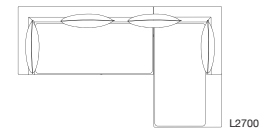

Code	Product Description	(DKK ekskl.)	DKK inkl.

BARBICAN

Konstantin Grcic

Lead Time
8 -10 weeks

6429	L1600 chaise jet, apricot and black	26.908	33.635
6430	L1600 chaise jet, grey and red	26.908	33.635
6431	L1600 chaise jet, turquoise and light green	26.908	33.635
6460	L1600 chaise melange nap ocra and dark green	29.172	36.465
6420	L1600 chaise balder3, fuchsia and bordeaux	31.436	39.295
6427	L1600 chaise balder3, orange and mint	31.436	39.295
6428	L1600 chaise balder3, white and jade	31.436	39.295
6418	L1600 base with black legs	-	8 -10 weeks
6417	L1600 base with oak legs	-	8 -10 weeks
6435	L2700 L1600 rhf corner sofa jet, apricot and black	53.740	67.175
6436	L2700 L1600 rhf corner sofa jet, grey and red	53.740	67.175
6437	L2700 L1600 rhf corner sofa jet, turquoise and light green	53.740	67.175
6461	L2700 L1600 rhf corner sofa melange nap ocra and dark green	59.668	74.585
6432	L2700 L1600 rhf corner sofa balder3, fuchsia and bordeaux	64.896	81.120
6433	L2700 L1600 rhf corner sofa balder3, orange and mint	64.896	81.120
6434	L2700 L1600 rhf corner sofa balder3, white and jade	64.896	81.120
6438	L2700 L1600 rhf base with black legs	-	8 -10 weeks
6439	L2700 L1600 rhf base with oak legs	-	8 -10 weeks
6443	Set of 2 cushions jet, apricot and black	1.172	1.465
6444	Set of 2 cushions jet, grey and red	1.172	1.465
6445	Set of 2 cushions jet, turquoise and light green	1.172	1.465
6462	Set of 2 cushions melange nap ocra and dark green	1.560	1.950
6463	Set of 2 cushions melange nap pebble and moss	1.560	1.950
6440	Set of 2 cushions balder3, fuchsia and bordeaux	1.948	2.435
6441	Set of 2 cushions balder3, orange and mint	1.948	2.435
6442	Set of 2 cushions balder3, white and jade	1.948	2.435

Note: Chaise includes topper and cushion; corner sofa includes 2 toppers and 2 cushions; must select desired base for complete product