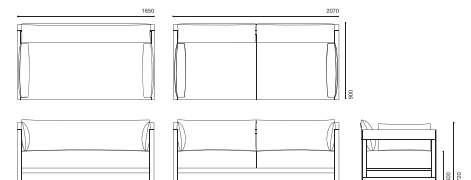

CASSETTE Ronan & Erwan Bouroullec

Design: 2018

Description: Seating

Dimensions:

W1650mm × D900mm × H720mm, 60kg

W2070mm × D900mm × H720mm, 70kg

Seat Height: H400mm

Materials: Steel frame, Oak armrests, Foam/Feather upholstery

Colours: