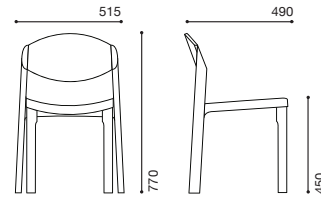

MAURO CHAIR Mauro Pasquinelli

Design: 2018

Description: Seating

Dimensions:

W515mm × D490mm × H770mm

Seat Height: H450mm

Materials: Plywood base and back, Timber frame and legs, Leather pad.

Colours: Ash, wenge stained ash, ash with leather, oak waxed, oak oiled, oak with leather