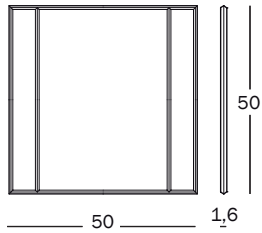

Vitrail

design inga sempè
2018

Wall mirror.
Frame in rubber. Mirror with coloured strips
and protective back film.

AC520
news

Frame:
light grey
green

3.038,00
(2.430,00)

1	Kg	6,80	m ³	0,015 (0,55x0,55x0,05)
		4,80		7009.92.00

Wall mirror.
Frame in rubber. Mirror with coloured strips
and protective back film.

AC522
news

Frame:
light grey
green

3.240,00
(2.592,00)

1	Kg	8,50	m ³	0,021 (0,55x0,75x0,05)
		6,50		7009.92.00

Wall mirror.
Frame in rubber. Mirror with coloured strips
and protective back film.

AC524
news

Frame:
light grey
green

3.291,00
(2.633,00)

1	Kg	8,50	m ³	0,021 (0,55x0,75x0,05)
		6,50		7009.92.00

Wall mirror.
Frame in rubber. Mirror with coloured strips
and protective back film.

AC526
news

Frame:
light grey
green

3.746,00
(2.997,00)

1	Kg	6,80	m ³	0,015 (0,55x0,55x0,05)
		4,80		7009.92.00