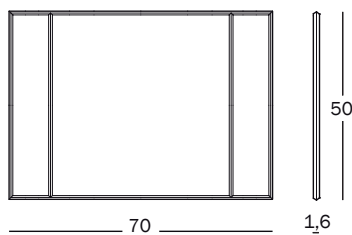

Vitrail

design inga sempè
2018

Wall mirror.
Frame in rubber. Mirror with coloured strips
and protective back film.

AC520
news

Frame:
light grey
green

3.038,00
(2.430,00)

1	Kg	6,80	m ³	0,015 (0,55x0,55x0,05)
		4,80		7009.92.00

Wall mirror.
Frame in rubber. Mirror with coloured strips
and protective back film.

AC522
news

Frame:
light grey
green

3.240,00
(2.592,00)

1	Kg	8,50	m ³	0,021 (0,55x0,75x0,05)
		6,50		7009.92.00

Wall mirror.
Frame in rubber. Mirror with coloured strips
and protective back film.

AC524
news

Frame:
light grey
green

3.291,00
(2.633,00)

1	Kg	8,50	m ³	0,021 (0,55x0,75x0,05)
		6,50		7009.92.00

Wall mirror.
Frame in rubber. Mirror with coloured strips
and protective back film.

AC526
news

Frame:
light grey
green

3.746,00
(2.997,00)

1	Kg	6,80	m ³	0,015 (0,55x0,55x0,05)
		4,80		7009.92.00