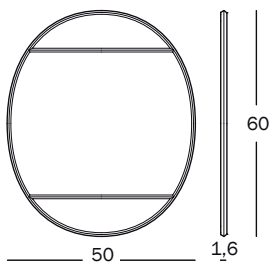

Vitrail

design inga sempè
2018

Wall mirror.
Frame in rubber. Mirror with coloured strips
and protective back film.

AC520
news

Frame:
light grey
green

3.038,00
(2.430,00)

1	Kg	6,80	m ³	0,015 (0,55x0,55x0,05)
		4,80		7009.92.00

Wall mirror.
Frame in rubber. Mirror with coloured strips
and protective back film.

AC522
news

Frame:
light grey
green

3.240,00
(2.592,00)

1	Kg	8,50	m ³	0,021 (0,55x0,75x0,05)
		6,50		7009.92.00

Wall mirror.
Frame in rubber. Mirror with coloured strips
and protective back film.

AC524
news

Frame:
light grey
green

3.291,00
(2.633,00)

1	Kg	8,50	m ³	0,021 (0,55x0,75x0,05)
		6,50		7009.92.00

Wall mirror.
Frame in rubber. Mirror with coloured strips
and protective back film.

AC526
news

Frame:
light grey
green

3.746,00
(2.997,00)

1	Kg	6,80	m ³	0,015 (0,55x0,55x0,05)
		4,80		7009.92.00