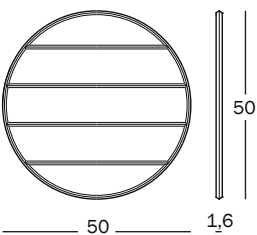

Vitrail

design inga sempè
2018

Wall mirror.
Frame in rubber. Mirror with coloured strips
and protective back film.

AC520
news

Frame:
light grey
green

3.038,00
(2.430,00)

1	Kg	6,80	m ³	0,015 (0,55x0,55x0,05)
		4,80		7009.92.00

Wall mirror.
Frame in rubber. Mirror with coloured strips
and protective back film.

AC522
news

Frame:
light grey
green

3.240,00
(2.592,00)

1	Kg	8,50	m ³	0,021 (0,55x0,75x0,05)
		6,50		7009.92.00

Wall mirror.
Frame in rubber. Mirror with coloured strips
and protective back film.

AC524
news

Frame:
light grey
green

3.291,00
(2.633,00)

1	Kg	8,50	m ³	0,021 (0,55x0,75x0,05)
		6,50		7009.92.00

Wall mirror.
Frame in rubber. Mirror with coloured strips
and protective back film.

AC526
news

Frame:
light grey
green

3.746,00
(2.997,00)

1	Kg	6,80	m ³	0,015 (0,55x0,55x0,05)
		4,80		7009.92.00