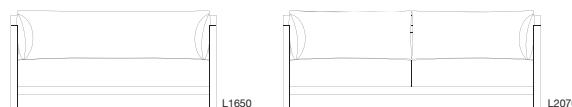

CASSETTE Lead Time
Ronan & Erwan Bouroullec 8 -10 weeks

6371-GR	L1650 grey, oiled oak, maya		3.576
6373-GR	L1650 grey, oiled oak, sunniva		4.408
6372-GR	L1650 grey, oiled oak, louison		7.852
6371-BL	L1650 black, oiled oak, maya		3.576
6373-BL	L1650 black, oiled oak, sunniva		4.408
6372-BL	L1650 black, oiled oak, louison		7.852
6371-BR	L1650 burgundy, black oak, maya		3.576
6373-BR	L1650 burgundy, black oak, sunniva		4.408
6372-BR	L1650 burgundy, black oak, louison		7.852
6381-GR	L2070 grey, oiled oak, maya		3.952
6453-GR	L2070 grey, oiled oak, sunniva		5.228
6382-GR	L2070 grey, oiled oak, louison		8.944
6381-BL	L2070 black, oiled oak, maya		3.952
6453-BL	L2070 black, oiled oak, sunniva		5.228
6382-BL	L2070 black, oiled oak, louison		8.944
6381-BR	L2070 burgundy, black oak, maya		3.952
6453-BR	L2070 burgundy, black oak, sunniva		5.228
6382-BR	L2070 burgundy, black oak, louison		8.944
6391	Set of two side cushions, maya		300
6393	Side cushions, sunniva		404
6392	Side cushions, louison		864