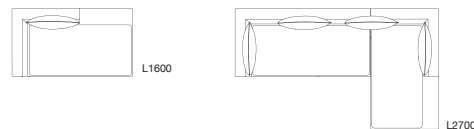

BARBICAN Lead Time
Konstantin Grcic 8 -10 weeks

6429	L1600 chaise jet, apricot and black		3.588
6430	L1600 chaise jet, grey and red		3.588
6431	L1600 chaise jet, turquoise and light green		3.588
6460	L1600 chaise melange nap ocra and dark green		3.888
6420	L1600 chaise balder3, fuchsia and bordeaux		4.192
6427	L1600 chaise balder3, orange and mint		4.192
6428	L1600 chaise balder3, white and jade		4.192
6418	L1600 base with black legs	-	8 -10 weeks
6417	L1600 base with oak legs	-	8 -10 weeks
6435	L2700 L1600 rhf corner sofa jet, apricot and black		7.164
6436	L2700 L1600 rhf corner sofa jet, grey and red		7.164
6437	L2700 L1600 rhf corner sofa jet, turquoise and light green		7.164
6461	L2700 L1600 rhf corner sofa melange nap ocra and dark green		7.956
6432	L2700 L1600 rhf corner sofa balder3, fuchsia and bordeaux		8.652
6433	L2700 L1600 rhf corner sofa balder3, orange and mint		8.652
6434	L2700 L1600 rhf corner sofa balder3, white and jade		8.652
6438	L2700 L1600 rhf base with black legs	-	8 -10 weeks
6439	L2700 L1600 rhf base with oak legs	-	8 -10 weeks
6443	Set of 2 cushions jet, apricot and black		156
6444	Set of 2 cushions jet, grey and red		156
6445	Set of 2 cushions jet, turquoise and light green		156
6462	Set of 2 cushions melange nap ocra and dark green		208
6463	Set of 2 cushions melange nap pebble and moss		208
6440	Set of 2 cushions balder3, fuchsia and bordeaux		260
6441	Set of 2 cushions balder3, orange and mint		260
6442	Set of 2 cushions balder3, white and jade		260

Note: Chaise includes topper and cushion; corner sofa includes 2 toppers and 2 cushions; must select desired base for complete product