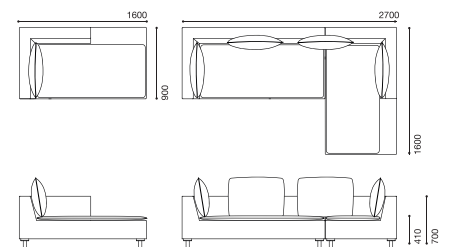

S2/S3/S4: E27 LED 9W

Dimensions:

S1 Beehive: Ø160 × H140mm, 1.0 kg

S2 Cylinder: Ø220 × H230mm, 1.9 kg

S3 Ellipse: Ø370 × H230mm, 3.0 kg

S4 Ellipse: Ø450 × H330mm, 4.1 kg

Cable Length: L2000mm

Materials: Glass shade, Metal ceiling rose, Metal and acrylic fittings, Flex cable.

F1: H1400

F2: H1850

MAURO CHAIR Mauro Pasquinelli

Design: 2018

Description: Seating

Dimensions:

W515mm × D490mm × H770mm

Seat Height: H450mm

Dimensions:

L1600mm × D900mm × H640mm

L2700mm × D1600mm × H640mm

Seat Height: H410mm

Materials: Wooden frame, Foam upholstery, Textile covers, Aluminium feet.

Colours:

Base Textile:

Base Feet:

Cushion Textile:

CASSETTE Ronan & Erwan Bouroullec

Design: 2018

Description: Seating

Dimensions:

W1650mm × D900mm × H720mm, 60kg

W2070mm × D900mm × H720mm, 70kg

Seat Height: H400mm