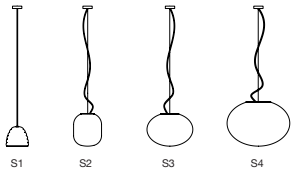

PRODUCT SPECIFICATIONS

FILIGRANA Sebastian Wrong

Design: 2018

Description: Suspension light

Bulb and Fitting:

220/240Vac, 50-60Hz

Bulb included, dimmable

S1: E14 LED 6W

S2/S3/S4: E27 LED 9W

Dimensions:

S1 Beehive: Ø160 × H140mm, 1.0 kg

S2 Cylinder: Ø220 × H230mm, 1.9 kg

S3 Ellipse: Ø370 × H230mm, 3.0 kg

S4 Ellipse: Ø450 × H330mm, 4.1 kg

Cable Length: L2000mm

Materials: Glass shade, Metal ceiling rose,

Metal and acrylic fittings, Flex cable.

Compliant: S1, S2 & S3: CE marking

Colours: White-red, white-black, white-white

LIGHT LIGHT Dimitri Bähler

Design: 2018

Description: Floor light

Light Emission: Direct and in-direct

Bulb and Fitting:

220/240Vac, 50-60Hz

Bulb included, dimmable

E14 LED 6W

Dimensions:

F1: Ø250 × H1400mm, 4.3kg

F2: Ø250 × H1850mm, 4.3kg

Materials: Japanese paper shade,
Carbon fiber rod, Metal base.

Compliant: CE marking

Colours: Off-white with black cable.