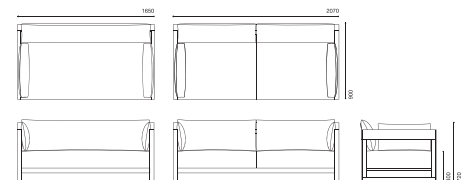

W515mm × D490mm × H770mm

Seat Height: H450mm

Materials: Plywood base and back, Timber
frame and legs, Leather pad.

Colours: Ash, wenge stained ash, ash with
leather, oak waxed, oak oiled, oak with leather

BARBICAN Konstantin Grcic

Design: 2018

Description: Seating

Dimensions:

L1600mm × D900mm × H640mm

L2700mm × D1600mm × H640mm

Seat Height: H410mm

Materials: Wooden frame, Foam upholstery,
Textile covers, Aluminium feet.

Colours:

Base Textile:

Base Feet:

Cushion Textile:

CASSETTE Ronan & Erwan Bouroullec

Design: 2018

Description: Seating

Dimensions:

W1650mm × D900mm × H720mm, 60kg

W2070mm × D900mm × H720mm, 70kg

Seat Height: H400mm

Materials: Steel frame, Oak armrests,
Foam/Feather upholstery

Colours:

TRANSPORT NOTES

Product	Packaging Dimensions cm			m ³	KG	Packaging Notes	Handling Notes
	L	D	H				
FILIGRANA S1	26	28	26	0.02	1.6		Fragile
FILIGRANA S2	38	35	38	0.05	3		Fragile
FILIGRANA S3	50	45	50	0.11	4.5		Fragile
FILIGRANA S4	50	45	50	0.11	5.8		Fragile
LIGHT LIGHT F1	26	30	132	0.1	4.5		
LIGHT LIGHT F2	26	30	186	0.15	5.1		
MAURO CHAIR	60	60	80	0.29	15	Packed in sets of two	
BARBICAN 1	180	100	75	1.35	50		
BARBICAN 2	200	100	75	1.5	55		
CASSETTE L1650 For EU clients	185	100	100	1.85	80	Box palletized	Non-stackable
CASSETTE L2070 For EU clients	220	100	100	2.2	90	Box palletized	Non-stackable
CASSETTE L1650 For non-EU clients	185	100	100	1.85	130	Box crated	Stackable
CASSETTE L2070 For non-EU clients	220	100	100	2.2	140	Box crated	Stackable