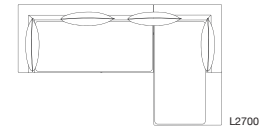

Code	Product Description	(SEK ekskl.)	SEK inkl.

BARBICAN

Konstantin Grcic

Lead Time
8 -10 weeks

6429	L1600 chaise jet, apricot and black	36.860	46.075
6430	L1600 chaise jet, grey and red	36.860	46.075
6431	L1600 chaise jet, turquoise and light green	36.860	46.075
6460	L1600 chaise melange nap ocra and dark green	39.960	49.950
6420	L1600 chaise balder3, fuchsia and bordeaux	43.064	53.830
6427	L1600 chaise balder3, orange and mint	43.064	53.830
6428	L1600 chaise balder3, white and jade	43.064	53.830
6418	L1600 base with black legs	-	8 -10 weeks
6417	L1600 base with oak legs	-	8 -10 weeks
6435	L2700 L1600 rhf corner sofa jet, apricot and black	73.616	92.020
6436	L2700 L1600 rhf corner sofa jet, grey and red	73.616	92.020
6437	L2700 L1600 rhf corner sofa jet, turquoise and light green	73.616	92.020
6461	L2700 L1600 rhf corner sofa melange nap ocra and dark green	81.736	102.170
6432	L2700 L1600 rhf corner sofa balder3, fuchsia and bordeaux	88.900	111.125
6433	L2700 L1600 rhf corner sofa balder3, orange and mint	88.900	111.125
6434	L2700 L1600 rhf corner sofa balder3, white and jade	88.900	111.125
6438	L2700 L1600 rhf base with black legs	-	8 -10 weeks
6439	L2700 L1600 rhf base with oak legs	-	8 -10 weeks
6443	Set of 2 cushions jet, apricot and black	1.604	2.005
6444	Set of 2 cushions jet, grey and red	1.604	2.005
6445	Set of 2 cushions jet, turquoise and light green	1.604	2.005
6462	Set of 2 cushions melange nap ocra and dark green	2.136	2.670
6463	Set of 2 cushions melange nap pebble and moss	2.136	2.670
6440	Set of 2 cushions balder3, fuchsia and bordeaux	2.668	3.335
6441	Set of 2 cushions balder3, orange and mint	2.668	3.335
6442	Set of 2 cushions balder3, white and jade	2.668	3.335

Note: Chaise includes topper and cushion; corner sofa includes 2 toppers and 2 cushions; must select desired base for complete product