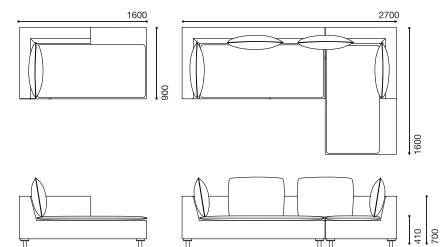

BARBICAN Konstantin Grcic

Design: 2018

Description: Seating

Dimensions:

L1600mm × D900mm × H640mm

L2700mm × D1600mm × H640mm

Seat Height: H410mm

Materials: Wooden frame, Foam upholstery,
Textile covers, Aluminium feet.

Colours:

Base Textile:

Base Feet:

Cushion Textile: