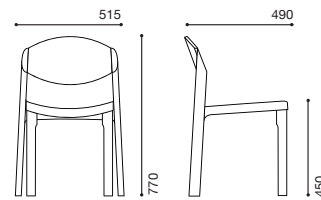

S2/S3/S4: E27 LED 9W

Dimensions:

S1 Beehive: Ø160 × H140mm, 1.0 kg

S2 Cylinder: Ø220 × H230mm, 1.9 kg

S3 Ellipse: Ø370 × H230mm, 3.0 kg

S4 Ellipse: Ø450 × H330mm, 4.1 kg

Cable Length: L2000mm

Materials: Glass shade, Metal ceiling rose,

Bulb and Fitting:

220/240Vac, 50-60Hz

Bulb included, dimmable

E14 LED 6W

Dimensions:

F1: Ø250 × H1400mm, 4.3kg

F2: Ø250 × H1850mm, 4.3kg

Materials: Japanese paper shade,
Carbon fiber rod, Metal base.

W515mm × D490mm × H770mm

Seat Height: H450mm

Materials: Plywood base and back, Timber
frame and legs, Leather pad.

Colours: Ash, wenge stained ash, ash with
leather, oak waxed, oak oiled, oak with leather

BARBICAN Konstantin Grcic

Design: 2018

Description: Seating

Dimensions:

L1600mm × D900mm × H640mm

L2700mm × D1600mm × H640mm

Seat Height: H410mm

Materials: Wooden frame, Foam upholstery,
Textile covers, Aluminium feet.