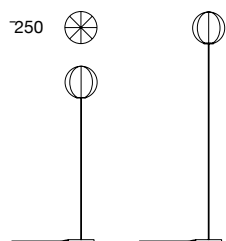

PRODUCT SPECIFICATIONS

FILIGRANA Sebastian Wrong

Design: 2018

Description: Suspension light

Bulb and Fitting:

220/240Vac, 50-60Hz

Bulb included, dimmable

S1: E14 LED 6W

S2/S3/S4: E27 LED 9W

Dimensions:

S1 Beehive: Ø160 × H140mm, 1.0 kg

S2 Cylinder: Ø220 × H230mm, 1.9 kg

S3 Ellipse: Ø370 × H230mm, 3.0 kg

S4 Ellipse: Ø450 × H330mm, 4.1 kg

Cable Length: L2000mm

Materials: Glass shade, Metal ceiling rose,

Metal and acrylic fittings, Flex cable.

Compliant: S1, S2 & S3: CE marking

Colours: White-red, white-black, white-white

LIGHT LIGHT Dimitri Bähler

Design: 2018

Description: Floor light

Light Emission: Direct and in-direct

Bulb and Fitting:

220/240Vac, 50-60Hz

Bulb included, dimmable

E14 LED 6W

Dimensions:

F1: Ø250 × H1400mm, 4.3kg

F2: Ø250 × H1850mm, 4.3kg

Materials: Japanese paper shade,
Carbon fiber rod, Metal base.

Compliant: CE marking

Colours: Off-white with black cable.

F1: H1400

F2: H1850

MAURO CHAIR Mauro Pasquinelli

Design: 2018

Description: Seating

Dimensions:

W515mm × D490mm × H770mm

Seat Height: H450mm

Materials: Plywood base and back, Timber
frame and legs, Leather pad.

Colours: Ash, wenge stained ash, ash with
leather, oak waxed, oak oiled, oak with leather

BARBICAN Konstantin Grcic

Design: 2018

Description: Seating

Dimensions:

L1600mm × D900mm × H640mm

L2700mm × D1600mm × H640mm

Seat Height: H410mm

Materials: Wooden frame, Foam upholstery,
Textile covers, Aluminium feet.

Colours:

Base Textile:

Base Feet:

Cushion Textile:

CASSETTE Ronan & Erwan Bouroullec

Design: 2018

Description: Seating

Dimensions:

W1650mm × D900mm × H720mm, 60kg

W2070mm × D900mm × H720mm, 70kg

Seat Height: H400mm

Materials: Steel frame, Oak armrests,
Foam/Feather upholstery

Colours: