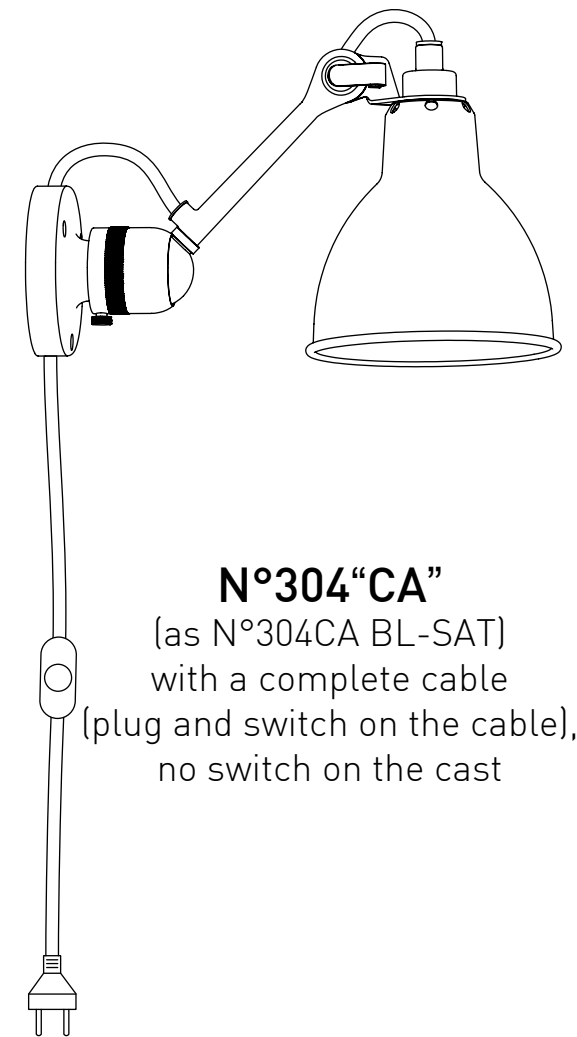

We have now 3 versions of the 304 lamps

N°304

(as N°304 BL-SAT)
without switch on the cast,
no cable, no plug

N°304 "SW"

(as N°304SW BL-SAT)
with a switch on the cast,
no cable, no plug

N°304 "CA"

(as N°304CA BL-SAT)
with a complete cable
(plug and switch on the cable),
no switch on the cast