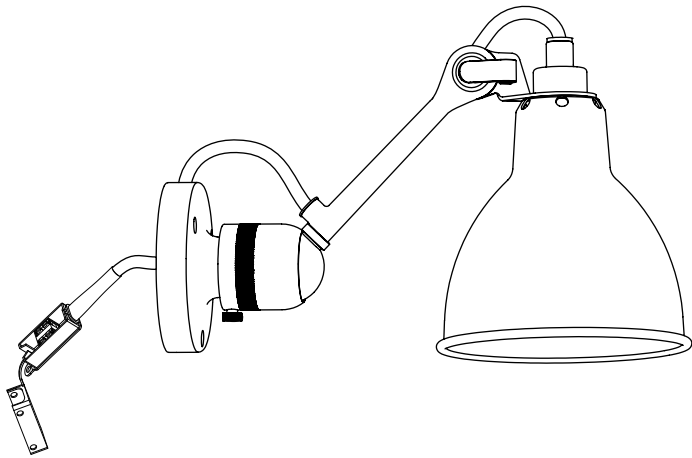

We have now 3 versions of the 304 lamps

N°304

(as N°304 BL-SAT)
without switch on the cast,
no cable, no plug

N°304 "SW"

(as N°304SW BL-SAT)
with a switch on the cast,
no cable, no plug

N°304 "CA"

(as N°304CA BL-SAT)
with a complete cable
(plug and switch on the cable),
no switch on the cast