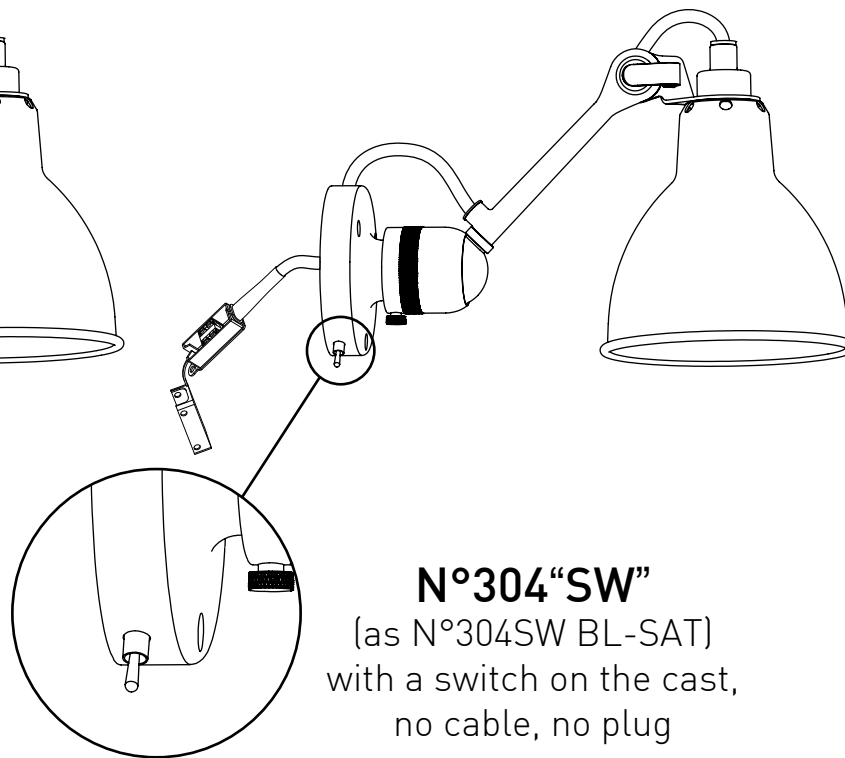

We have now 3 versions of the 304 lamps

N°304

(as N°304 BL-SAT)
without switch on the cast,
no cable, no plug

N°304 "SW"

(as N°304SW BL-SAT)
with a switch on the cast,
no cable, no plug

N°304 "CA"

(as N°304CA BL-SAT)
with a complete cable
(plug and switch on the cable),
no switch on the cast