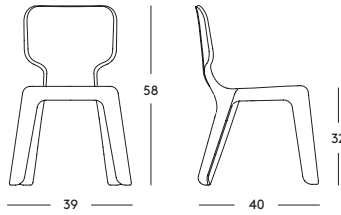

seasons: green (spring), orange (summer), brown (autumn) and white (winter).

Designer in Magis

magisdesign.com

Alma — design Javier Mariscal, 2006
Technical Sheet

Stacking children's chair

Material: polypropylene with glass fibre added. Standard injection-moulded. Suitable for outdoor use.

Magis Me Too logo is stamped on each product of our collection vouching for their originality.

Matt colour
Yellow 1037 C

Matt colour
Green 1342 C

Matt colour
Brown 1478 C

Matt colour
White 1690 C

magisdesign.com