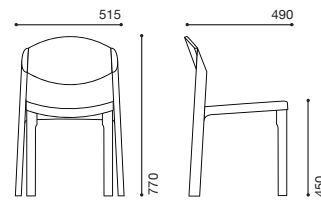

MAURO CHAIR Mauro Pasquinelli

Design: 2018

Description: Seating

Dimensions:

W515mm × D490mm × H770mm

Seat Height: H450mm

Materials: Plywood base and back, Timber frame and legs, Leather pad.

Colours: Ash, wenge stained ash, ash with leather, oak waxed, oak oiled, oak with leather