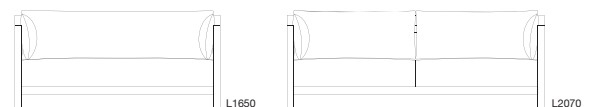

CASSETTE

Ronan & Erwan Bouroullec

Lead Time
8 -10 weeks

6371-GR	L1650 grey, oiled oak, maya	35.776	44.720
6373-GR	L1650 grey, oiled oak, sunniva	44.096	55.120
6372-GR	L1650 grey, oiled oak, louison	78.500	98.125
6371-BL	L1650 black, oiled oak, maya	35.776	44.720
6373-BL	L1650 black, oiled oak, sunniva	44.096	55.120
6372-BL	L1650 black, oiled oak, louison	78.500	98.125
6371-BR	L1650 burgundy, black oak, maya	35.776	44.720
6373-BR	L1650 burgundy, black oak, sunniva	44.096	55.120
6372-BR	L1650 burgundy, black oak, louison	78.500	98.125
6381-GR	L2070 grey, oiled oak, maya	39.520	49.400
6453-GR	L2070 grey, oiled oak, sunniva	52.260	65.325
6382-GR	L2070 grey, oiled oak, louison	89.440	111.800
6381-BL	L2070 black, oiled oak, maya	39.520	49.400
6453-BL	L2070 black, oiled oak, sunniva	52.316	65.395
6382-BL	L2070 black, oiled oak, louison	89.440	111.800
6381-BR	L2070 burgundy, black oak, maya	39.520	49.400
6453-BR	L2070 burgundy, black oak, sunniva	52.440	65.400
6382-BR	L2070 burgundy, black oak, louison	89.440	111.800
6391	Set of two side cushions, maya	3.012	3.765
6393	Side cushions, sunniva	4.048	5.060
6392	Side cushions, louison	8.636	10.798