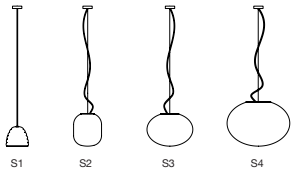

PRODUCT SPECIFICATIONS

FILIGRANA Sebastian Wrong

Design: 2018

Description: Suspension light

Bulb and Fitting:

220/240Vac, 50-60Hz

Bulb included, dimmable

S1: E14 LED 6W

S2/S3/S4: E27 LED 9W

Dimensions:

S1 Beehive: Ø160 × H140mm, 1.0 kg

S2 Cylinder: Ø220 × H230mm, 1.9 kg

S3 Ellipse: Ø370 × H230mm, 3.0 kg

S4 Ellipse: Ø450 × H330mm, 4.1 kg

Cable Length: L2000mm

Materials: Glass shade, Metal ceiling rose, Metal and acrylic fittings, Flex cable.

Compliant: S1, S2 & S3: CE marking

Colours: White-red, white-black, white-white

LIGHT LIGHT Dimitri Bähler

Design: 2018

Description: Floor light

Light Emission: Direct and in-direct

Bulb and Fitting:

220/240Vac, 50-60Hz

Bulb included, dimmable

E14 LED 6W

Dimensions:

F1: Ø250 × H1400mm, 4.3kg

F2: Ø250 × H1850mm, 4.3kg

Materials: Japanese paper shade, Carbon fiber rod, Metal base.

Compliant: CE marking

Colours: Off-white with black cable.