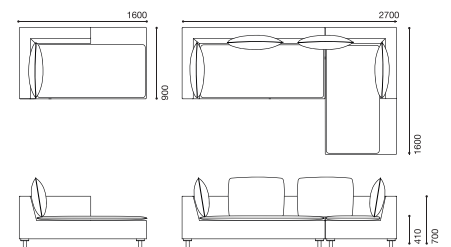

Bulb included, dimmable

E14 LED 6W

Dimensions:

F1: Ø250 × H1400mm, 4.3kg

F2: Ø250 × H1850mm, 4.3kg

Materials: Japanese paper shade, Carbon fiber rod, Metal base.

Compliant: CE marking

Colours: Off-white with black cable.

F1: H1400

F2: H1850

MAURO CHAIR Mauro Pasquinelli

Design: 2018

Description: Seating

Dimensions:

W515mm × D490mm × H770mm

Seat Height: H450mm

Dimensions:

L1600mm × D900mm × H640mm

L2700mm × D1600mm × H640mm

Seat Height: H410mm

Materials: Wooden frame, Foam upholstery, Textile covers, Aluminium feet.

Colours:

Base Textile:

Base Feet:

Cushion Textile:

CASSETTE Ronan & Erwan Bouroullec

Design: 2018

Description: Seating

Dimensions:

W1650mm × D900mm × H720mm, 60kg

W2070mm × D900mm × H720mm, 70kg

Seat Height: H400mm