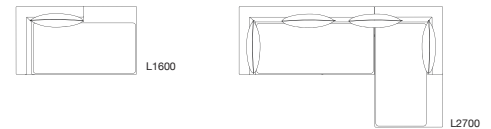

Code	Product Description	(NOK ekskl.)	NOK inkl.

BARBICAN

Konstantin Grcic

Lead Time
8 -10 weeks

6429	L1600 chaise jet, apricot and black	35.876	44.845
6430	L1600 chaise jet, grey and red	35.876	44.845
6431	L1600 chaise jet, turquoise and light green	35.876	44.845
6460	L1600 chaise melange nap ocra and dark green	38.896	48.620
6420	L1600 chaise balder3, fuchsia and bordeaux	41.916	52.395
6427	L1600 chaise balder3, orange and mint	41.916	52.395
6428	L1600 chaise balder3, white and jade	41.916	52.395
6418	L1600 base with black legs	-	8 -10 weeks
6417	L1600 base with oak legs	-	8 -10 weeks
6435	L2700 L1600 rhf corner sofa jet, apricot and black	71.652	89.565
6436	L2700 L1600 rhf corner sofa jet, grey and red	71.652	89.565
6437	L2700 L1600 rhf corner sofa jet, turquoise and light green	71.652	89.565
6461	L2700 L1600 rhf corner sofa melange nap ocra and dark green	79.556	99.455
6432	L2700 L1600 rhf corner sofa balder3, fuchsia and bordeaux	86.528	108.160
6433	L2700 L1600 rhf corner sofa balder3, orange and mint	86.528	108.160
6434	L2700 L1600 rhf corner sofa balder3, white and jade	86.528	108.160
6438	L2700 L1600 rhf base with black legs	-	8 -10 weeks
6439	L2700 L1600 rhf base with oak legs	-	8 -10 weeks
6443	Set of 2 cushions jet, apricot and black	1.564	1.955
6444	Set of 2 cushions jet, grey and red	1.564	1.955
6445	Set of 2 cushions jet, turquoise and light green	1.564	1.955
6462	Set of 2 cushions melange nap ocra and dark green	2.080	2.600
6463	Set of 2 cushions melange nap pebble and moss	2.080	2.600
6440	Set of 2 cushions balder3, fuchsia and bordeaux	2.596	3.245
6441	Set of 2 cushions balder3, orange and mint	2.596	3.245
6442	Set of 2 cushions balder3, white and jade	2.596	3.245

Note: Chaise includes topper and cushion; corner sofa includes 2 toppers and 2 cushions; must select desired base for complete product