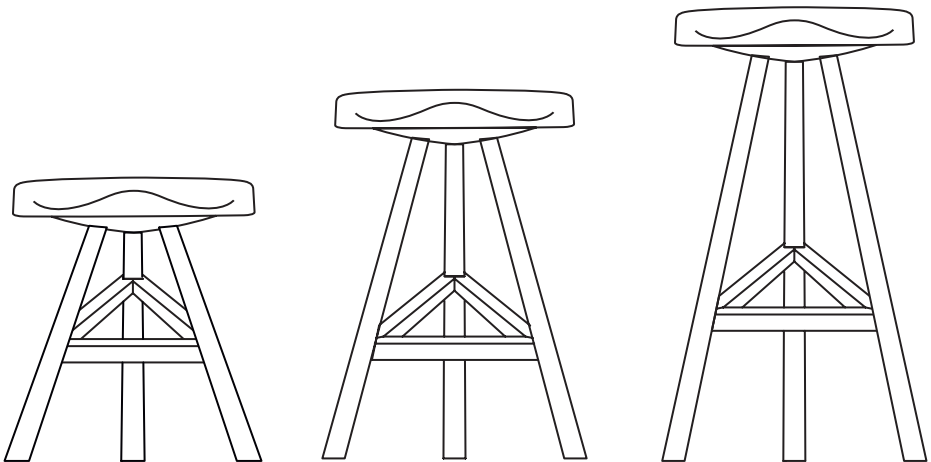

Design 2008

Description Stool

Dimensions

H500mm × L450mm × D425mm

H650mm × L450mm × D425mm

H800mm × L450mm × D425mm

Materials

Heat-formed acrylic, polyurethane, european oak, oil

Colours

White, black, red, natural oak