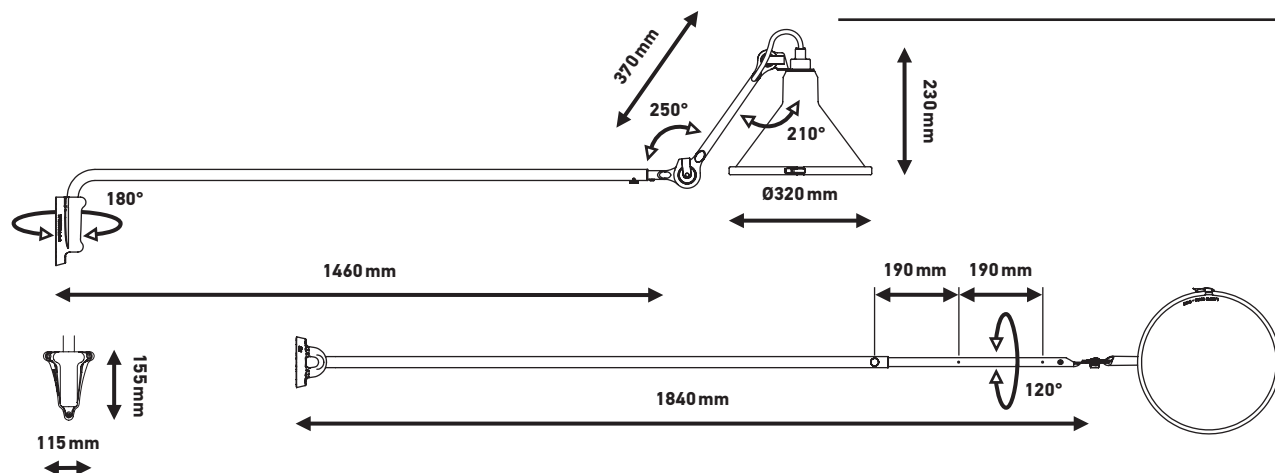

LAMPE GRAS

DCWéditions
PARIS

TECHNICAL SHEET / FICHE TECHNIQUE

LAMPE GRAS N°213 XL SEA OUTDOOR

Outdoor lamp | Lampe d'extérieur

Material: stainless steel 316, celoron, aluminium, borosilicate glass, silicone seals

Matériaux: acier inoxydable 316, celoron, aluminium, verre borosilicate, joints silicone

Outdoor painting
Peinture haute resistance

Weight: Net 7,5 kg | Gross 9 kg

Poids: Net 7,5 kg | Brut 9 kg

Dimensions:

Rod: 370 cm | Cast: 115 × 155 mm
| Arm: 1460 mm

Bielle: 370 mm | Fonte:
115 × 155 mm | Bras: 1460 mm

Packaging: 1945 × 355 × 195 mm

Rubber electric wire H07RN-F
3 × 1 mm²

Câble électrique caoutchouc
H07RN-F 3 × 1 mm²