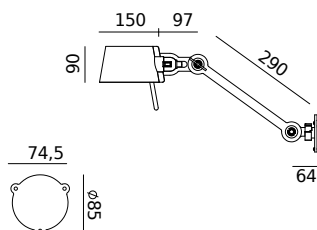

● smokey black	1137	2.704 DKK	2.163 DKK
● flux green	1139		
○ pure white	1141		
● midnight grey	1271		
● ash grey	1144		
● striking orange	1142		
● lightning white	1140		
● thunder blue	1143		
● daybreak rose	1479		
● sunny yellow	1437		
● ice blue	1626