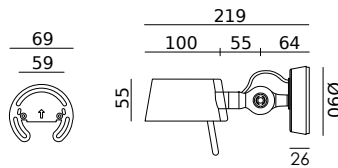

- misty white 7041 3.374 DKK 2.699 DKK
- shadow black 7043
- burgundy red 7045
- clay brown 7047

BOLT10 Wall
Anton de Groof, 2025

Material: aluminum & steel
Weight: 0,4 kg
IP 20 | Volt: 220-240 V | 4 Watt
2700 K | 640 lumen | CRI: 90
Mains dimmable / phase cut
With black cords

Wingnut solid brass included

led