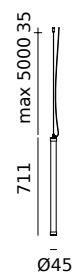

- smokey black with black cords 4010 4.620 DKK 3.696 DKK
- pure white with orange cords 4011