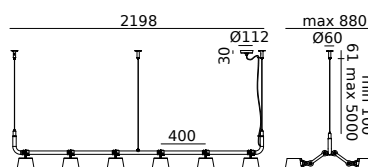

● smokey black	11 73	36.664 DKK	29.331 DKK
● flux green	12 08		
○ pure white	12 09		
● midnight grey	12 14		
● ash grey	12 13		
● striking orange	12 11		
● lightning white	12 10		
● thunder blue	12 12		
● daybreak rose	14 98		
● sunny yellow	14 56		
● ice blue	16 49