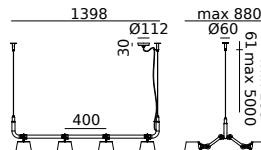

● smokey black	11 71	26.915 DKK	21.532 DKK
● flux green	11 04		
○ pure white	11 21		
● midnight grey	11 26		
● ash grey	11 25		
● striking orange	11 23		
● lightning white	11 22		
● thunder blue	11 24		
● daybreak rose	14 96		
● sunny yellow	14 54		
● ice blue	16 47