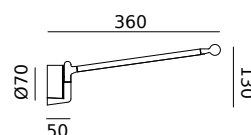

led

- smokey black 5040 3.891 DKK 3.113 DKK
- fuzzy white 5041
- heavy metal 5042
- rocky bronze 5080

ONE Wall fixture
Anton de Groof, 2022

Material: aluminum & steel
Weight: 0,25 kg

USB-C charging cable included