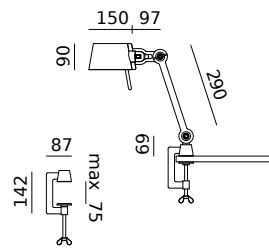

BOLT Desk small 2 arm foot
Anton de Groof, 2013 / 2018

Material: steel & aluminum
Weight: 5,3 kg
IP 20
Volt: 220-240 V | Max Watt: 60 Watt
Socket: E27
Cord length: 2300 mm

Wingnut solid brass included

● smokey black	1352	4.052 DKK	3.242 DKK
● flux green	1353		
○ pure white	1355		
● midnight grey	1359		
● ash grey	1358		
● striking orange	1356		
● lightning white	1354		
● thunder blue	1357		
● daybreak rose	1 4 5 9		
● sunny yellow	1 4 1 7		
● ice blue	1606		

BOLT Desk small 1 arm foot
Anton de Groof, 2013 /2018

Material: steel & aluminum
Weight: 4,8 kg
IP 20
Volt: 220-240 V | Max Watt: 60 Watt
Socket: E27
Cord length: 2500 mm

Wingnut solid brass included

● smokey black	1033	3.391 DKK	2.713 DKK
● flux green	1035		
○ pure white	1037		
● midnight grey	1256		
● ash grey	1040		
● striking orange	1038		
● lightning white	1036		
● thunder blue	1039		
● daybreak rose	1462		
● sunny yellow	1420		
● ice blue	1604		

BOLT Desk small 1 arm clamp
Anton de Groof, 2013 / 2018

Material: steel & aluminum
Weight: 1,7 kg
IP 20
Volt: 220-240 V | Max Watt: 60 Watt
Socket: E27
Cord length: 2500 mm

Wingnut solid brass included

● smokey black	1041	2.882 DKK	2.306 DKK
● flux green	1042		
○ pure white	1044		
● midnight grey	1257		
● ash grey	1048		
● striking orange	1045		
● lightning white	1043		
● thunder blue	1046		
● daybreak rose	1463		
● sunny yellow	1421		
● ice blue	1605		

BOLT Table standard
Anton de Groof, 2013

Material: steel & aluminum
Weight: 7,3 kg
IP 20
Volt: 220-240 V | Max Watt: 60 Watt
Socket: E27
Cord length: 2300 mm

Wingnut solid brass included

● smokey black	1049	4.026 DKK	3.221 DKK
● flux green	1051		
○ pure white	1053		
● midnight grey	1258		
● ash grey	1056		
● striking orange	1054		
● lightning white	1052		
● thunder blue	1055		
● daybreak rose	1464		
● sunny yellow	1422		
● ice blue	1607		