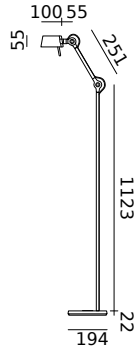

- misty white 7021 6.146 DKK 4.917 DKK
- shadow black 7023
- burgundy red 7025
- clay brown 7027