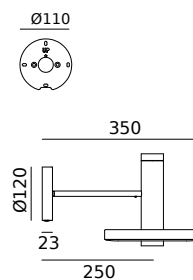

BEADS Wall 120 with cord
Anton de Groof, 2018

● smokey black 2040 8.435 DKK 6.748 DKK

Material: aluminum & steel
Weight: 1,9 kg
IP 20
Volt: 220-240 V | 16 Watt
Dim to warm 2100K to 2800K
900 lumen | CRI: 90
Dimmable on fixture
Cord length: 2700 mm

led

BEADS Wall 120 install
Anton de Groof, 2018

● smokey black 2050 7.799 DKK 6.239 DKK

Material: aluminum & steel
Weight: 1,9 kg
IP 20
Volt: 220-240 V | 16 Watt
Dim to warm 2100K to 2800K
900 lumen | CRI: 90
Phase cut dimmable

led

BEADS Wall 35 downlight with cord
Anton de Groof, 2018

● smokey black 2060 6.231 DKK 4.985 DKK

Material: aluminum & steel
Weight: 1,3 kg
IP 20
Volt: 220-240 V | 16 Watt
Dim to warm 2100K to 2800K
900 lumen | CRI: 90
Dimmable on fixture
Cord length: 2600 mm

led

BEADS Wall 35 downlight install
Anton de Groof, 2018

● smokey black 2070 5.468 DKK 4.374 DKK

Material: aluminum & steel
Weight: 1,3 kg
IP 20
Volt: 220-240 V | 16 Watt
Dim to warm 2100K to 2800K
900 lumen | CRI: 90
Phase cut dimmable

led

BEADS Wall 35 uplight with cord
Anton de Groof, 2018

● smokey black 2080 6.231 DKK 4.985 DKK

Material: aluminum & steel
Weight: 1,3 kg
IP 20
Volt: 220-240 V | 16 Watt
Dim to warm 2100K to 2800K
900 lumen | CRI: 90
Dimmable on fixture
Cord length: 2600 mm

led