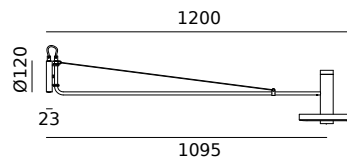

BEADS Wall 120 install
Anton de Groof, 2018

● smokey black 2050 7.799 DKK 6.239 DKK

Material: aluminum & steel
Weight: 1,9 kg
IP 20
Volt: 220-240 V | 16 Watt
Dim to warm 2100K to 2800K
900 lumen | CRI: 90
Phase cut dimmable