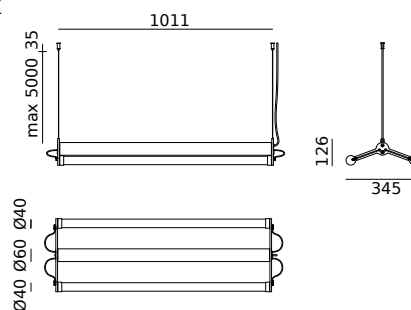

- smokey black with black cords 4 0 1 6 9.308 DKK 7.446 DKK
- pure white with orange cords 4 0 2 1

led

MR. TUBES LED Wall driver separate 2700K
Anton de Groof, 2019

Material: aluminum & steel
Weight: 1,1 kg
IP 20 | Volt: 220-240 V | 8 Watt
865 lumen | 2700K | CRI: >90
Phase cut dimmable

Wingnut solid brass included