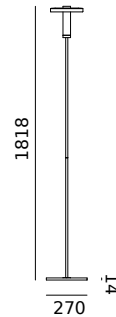

● smokey black 3050 7.969 DKK 6.375 DKK