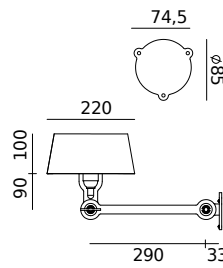

● smokey black	1105	2.526 DKK	2.021 DKK
● flux green	1107		
○ pure white	1109		
● midnight grey	1268		
● ash grey	1112		
● striking orange	1110		
● lightning white	1108		
● thunder blue	1111		
● daybreak rose	1476		
● sunny yellow	1434		
● ice blue	1615