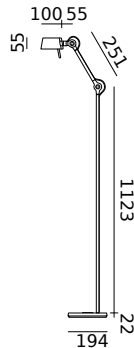

- misty white 7024 6.146 DKK 4.917 DKK
- shadow black 7020
- burgundy red 7022
- clay brown 7026

BOLT10 Wall
Anton de Groof, 2025

Material: aluminum & steel
Weight: 0,4 kg
IP 20 | Volt: 220-240 V | 4 Watt
2700 K | 640 lumen | CRI: 90
Mains dimmable / phase cut
With orange cords

Wingnut solid brass included

led