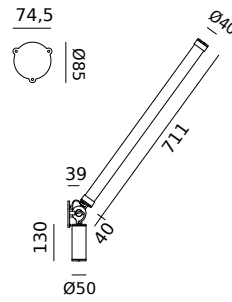

Material: aluminum & steel
Weight: 1,3 kg
IP 20 | Volt: 220-240 V | 8 Watt
865 lumen | 2700K | CRI: >90
Phase cut dimmable
Cord length: 3000 mm

Wingnut solid brass included

led

- smokey black with black cords 4039 5.680 DKK 4.544 DKK
- pure white with orange cords 4 0 4 1