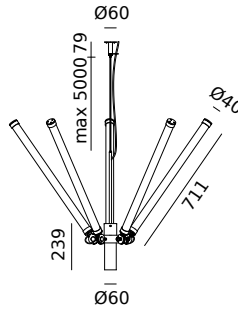

- smokey black with black cords 4046 25.348 DKK 20.278 DKK
- pure white with orange cords 4051