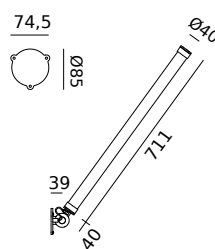

- smokey black with black cords 4 0 3 5 5.044 DKK 4.035 DKK
- pure white with orange cords 4 0 3 7

led