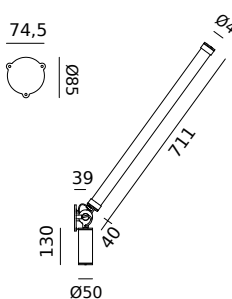

- smokey black with black cords 4040 5.680 DKK 4.544 DKK
- pure white with orange cords 4042