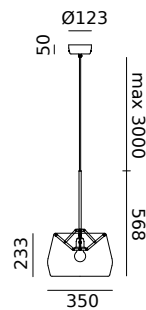

Wingnut solid brass included

led

Create your Mr. Tubes LED Connect with us

info@tonone.com

ATLAS D350
Anton de Groof, 2015

Material: brass & hand blown glass
Weight: 4 kg
IP 20
Volt: 220-240 V | Max Watt: 60 Watt
Socket: E27
Cord length: max 3000 mm