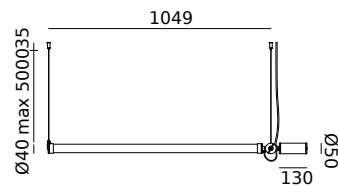

- smokey black with black cords 4005 5.680 DKK 4.544 DKK
- pure white with orange cords 4007