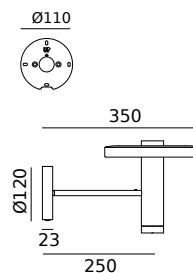

BEADS Wall 120 with cord
Anton de Groof, 2018

● smokey black 2040 8.435 DKK 6.748 DKK

Material: aluminum & steel
Weight: 1,9 kg
IP 20
Volt: 220-240 V | 16 Watt
Dim to warm 2100K to 2800K
900 lumen | CRI: 90
Dimmable on fixture
Cord length: 2700 mm

led

BEADS Wall 120 install
Anton de Groof, 2018

● smokey black 2050 7.799 DKK 6.239 DKK

Material: aluminum & steel
Weight: 1,9 kg
IP 20
Volt: 220-240 V | 16 Watt
Dim to warm 2100K to 2800K
900 lumen | CRI: 90
Phase cut dimmable

led

BEADS Wall 35 downlight with cord
Anton de Groof, 2018

● smokey black 2060 6.231 DKK 4.985 DKK

Material: aluminum & steel
Weight: 1,3 kg
IP 20
Volt: 220-240 V | 16 Watt
Dim to warm 2100K to 2800K
900 lumen | CRI: 90
Dimmable on fixture
Cord length: 2600 mm

led

BEADS Wall 35 downlight install
Anton de Groof, 2018

● smokey black 2070 5.468 DKK 4.374 DKK

Material: aluminum & steel
Weight: 1,3 kg
IP 20
Volt: 220-240 V | 16 Watt
Dim to warm 2100K to 2800K
900 lumen | CRI: 90
Phase cut dimmable

led

BEADS Wall 35 uplight with cord
Anton de Groof, 2018

● smokey black 2080 6.231 DKK 4.985 DKK

Material: aluminum & steel
Weight: 1,3 kg
IP 20
Volt: 220-240 V | 16 Watt
Dim to warm 2100K to 2800K
900 lumen | CRI: 90
Dimmable on fixture
Cord length: 2600 mm

led