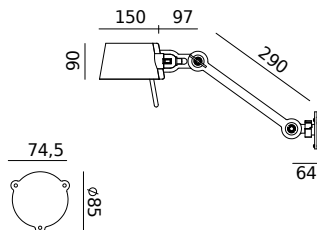

TONONE

pricelist 2026

recommended
consumer price

15 June 2026

tonone.com

BOLT Desk 2 arm foot
Anton de Groof, 2013

Material: steel & aluminum
Weight: 7,8 kg
IP 20
Volt: 220-240 V | Max Watt: 60 Watt
Socket: E27
Cord length: 2900 mm

BOLT Desk 2 arm clamp
Anton de Groof, 2013

Material: steel & aluminum
Weight: 2,5 kg
IP 20
Volt: 220-240 V | Max Watt: 60 Watt
Socket: E27
Cord length: 2900 mm

Wingnut solid brass included

● smokey black	1009	3.602 DKK	2.882 DKK
● flux green	1011		
○ pure white	1013		
● midnight grey	1253		
● ash grey	1016		
● striking orange	1014		
● lightning white	1012		
● thunder blue	1015		
● daybreak rose	1 4 5 8		
● sunny yellow	1 4 1 6		
● ice blue	1601		

BOLT Bed sidefit with cord
Anton de Groof, 2013

Material: steel & aluminum
Weight: 1,2 kg
IP 20
Volt: 220-240 V | Max Watt: 60 Watt
Socket: E27
Cord length: 2500 mm
Switch on socket holder

Wingnut solid brass included

BOLT Bed sidefit with cord MIRROR
Anton de Groof, 2013

Material: steel & aluminum
Weight: 1,2 kg
IP 20
Volt: 220-240 V | Max Watt: 60 Watt
Socket: E27
Cord length: 2500 mm
Switch on socket holder

Wingnut solid brass included