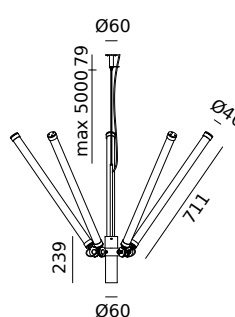

- smokey black with black cords 4045 25.348 DKK 20.278 DKK
- pure white with orange cords 4050