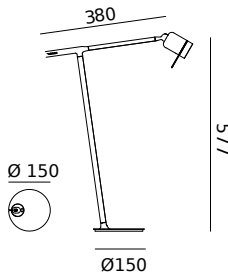

- smokey black 5035 3.976 DKK 3.181 DKK
- fuzzy white 5036
- heavy metal 5037
- rocky bronze 5067