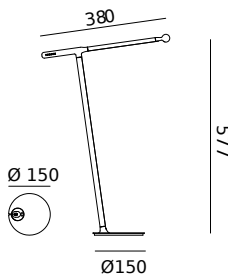

Material: aluminum & steel
Weight: 1,2 kg
IP 20 | Volt: 220-240 V | 1,5 Watt
2700 K | 230 lumen | CRI: 90
Dimmable on fixture
Battery: 5-30 hours
One Knob included
USB-C charging cable
Cable length: 500 mm & 1500 mm

led

- smokey black 5035 3.976 DKK 3.181 DKK
- fuzzy white 5036
- heavy metal 5037
- rocky bronze 5067

ONE Desk fixture
Anton de Groof, 2022

Material: aluminum & steel
Weight: 1 kg

USB-C charging cable
Cable length: 1500 mm