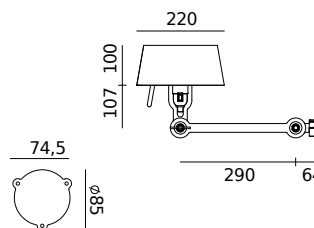

● smokey black	1145	2.704 DKK	2.163 DKK
● flux green	1147		
○ pure white	1149		
● midnight grey	1272		
● ash grey	1152		
● striking orange	1150		
● lightning white	1148		
● thunder blue	1151		
● daybreak rose	1481		
● sunny yellow	1439		
● ice blue	1629		

BOLT Bed underfit with cord MIRROR
Anton de Groof, 2013

Material: steel & aluminum
Weight: 1,4 kg
IP 20
Volt: 220-240 V | Max Watt: 60 Watt
Socket: E27
Cord length: 2500 mm
Switch on socket holder

Wingnut solid brass included