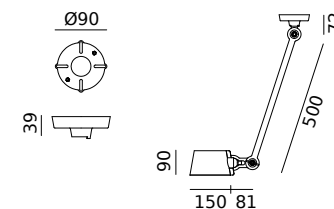

● smokey black	1304	3.179 DKK	2.543 DKK
● flux green	1305		
○ pure white	1307		
● midnight grey	1311		
● ash grey	1310		
● striking orange	1308		
● lightning white	1306		
● thunder blue	1309		
● daybreak rose	1486		
● sunny yellow	1444		
● ice blue	1636