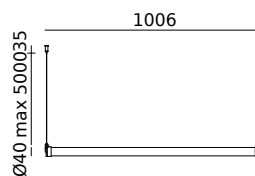

● smokey black with black cords 4001 5.044 DKK 4.035 DKK
○ pure white with orange cords 4003