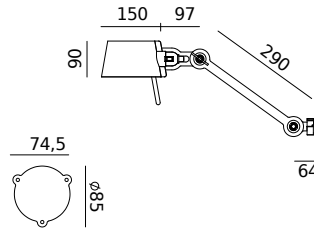

● smokey black	1368	2.704 DKK	2.163 DKK
● flux green	1369		
○ pure white	1371		
● midnight grey	1375		
● ash grey	1374		
● striking orange	1372		
● lightning white	1370		
● thunder blue	1373		
● daybreak rose	1480		
● sunny yellow	1438		
● ice blue	1627		

BOLT Bed sidefit set
Anton de Groof, 2013

Material: steel & aluminum
Weight: 2,4 kg
IP 20
Volt: 220-240 V | Max Watt: 60 Watt
Socket: E27
Cord length: max 2500 mm
Switch on socket holder

Wingnut solid brass included