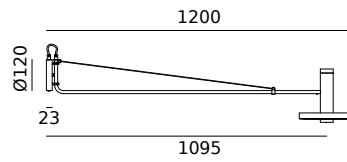

led

● smokey black 3000 3.688 DKK 2.950 DKK

BEADS Wall 120 with cord
Anton de Groof, 2018

● smokey black 2040 8.435 DKK 6.748 DKK

Material: aluminum & steel
Weight: 1,9 kg
IP 20
Volt: 220-240 V | 16 Watt
Dim to warm 2100K to 2800K
900 lumen | CRI: 90
Dimmable on fixture
Cord length: 2700 mm