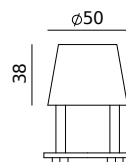

BOLT Desk small 1 arm foot
Anton de Groof, 2013 /2018

Material: steel & aluminum
Weight: 4,8 kg
IP 20
Volt: 220-240 V | Max Watt: 60 Watt
Socket: E27
Cord length: 2500 mm

Wingnut solid brass included

● smokey black	1033	3.391 DKK	2.713 DKK
● flux green	1035		
○ pure white	1037		
● midnight grey	1256		
● ash grey	1040		
● striking orange	1038		
● lightning white	1036		
● thunder blue	1039		
● daybreak rose	1462		
● sunny yellow	1420		
● ice blue	1604		

BOLT Desk small 1 arm clamp
Anton de Groof, 2013 / 2018

Material: steel & aluminum
Weight: 1,7 kg
IP 20
Volt: 220-240 V | Max Watt: 60 Watt
Socket: E27
Cord length: 2500 mm

Wingnut solid brass included

● smokey black	1041	2.882 DKK	2.306 DKK
● flux green	1042		
○ pure white	1044		
● midnight grey	1257		
● ash grey	1048		
● striking orange	1045		
● lightning white	1043		
● thunder blue	1046		
● daybreak rose	1463		
● sunny yellow	1421		
● ice blue	1605		

BOLT Table standard
Anton de Groof, 2013

Material: steel & aluminum
Weight: 7,3 kg
IP 20
Volt: 220-240 V | Max Watt: 60 Watt
Socket: E27
Cord length: 2300 mm

Wingnut solid brass included

● smokey black	1049	4.026 DKK	3.221 DKK
● flux green	1051		
○ pure white	1053		
● midnight grey	1258		
● ash grey	1056		
● striking orange	1054		
● lightning white	1052		
● thunder blue	1055		
● daybreak rose	1464		
● sunny yellow	1422		
● ice blue	1607		

BOLT Table small
Anton de Groof, 2013

Material: steel & aluminum
Weight: 7,2 kg
IP 20
Volt: 220-240 V | Max Watt: 60 Watt
Socket: E27
Cord length: 2500 mm

Wingnut solid brass included

● smokey black	1057	3.942 DKK	3.154 DKK
● flux green	1059		
○ pure white	1061		
● midnight grey	1259		
● ash grey	1064		
● striking orange	1062		
● lightning white	1060		
● thunder blue	1063		
● daybreak rose	1465		
● sunny yellow	1423		
● ice blue	1608		

BOLT Mount for table / desk

Material: steel & aluminum