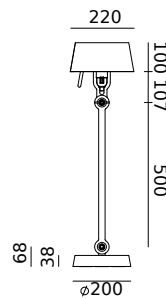

BOLT Desk small 1 arm foot
Anton de Groof, 2013 /2018

Material: steel & aluminum
Weight: 4,8 kg
IP 20
Volt: 220-240 V | Max Watt: 60 Watt
Socket: E27
Cord length: 2500 mm

Wingnut solid brass included

● smokey black	1033	3.391 DKK	2.713 DKK
● flux green	1035		
○ pure white	1037		
● midnight grey	1256		
● ash grey	1040		
● striking orange	1038		
● lightning white	1036		
● thunder blue	1039		
● daybreak rose	1462		
● sunny yellow	1420		
● ice blue	1604		

BOLT Desk small 1 arm clamp
Anton de Groof, 2013 / 2018

Material: steel & aluminum
Weight: 1,7 kg
IP 20
Volt: 220-240 V | Max Watt: 60 Watt
Socket: E27
Cord length: 2500 mm

Wingnut solid brass included

● smokey black	1041	2.882 DKK	2.306 DKK
● flux green	1042		
○ pure white	1044		
● midnight grey	1257		
● ash grey	1048		
● striking orange	1045		
● lightning white	1043		
● thunder blue	1046		
● daybreak rose	1463		
● sunny yellow	1421		
● ice blue	1605		

BOLT Table standard
Anton de Groof, 2013

Material: steel & aluminum
Weight: 7,3 kg
IP 20
Volt: 220-240 V | Max Watt: 60 Watt
Socket: E27
Cord length: 2300 mm

Wingnut solid brass included

● smokey black	1049	4.026 DKK	3.221 DKK
● flux green	1051		
○ pure white	1053		
● midnight grey	1258		
● ash grey	1056		
● striking orange	1054		
● lightning white	1052		
● thunder blue	1055		
● daybreak rose	1464		
● sunny yellow	1422		
● ice blue	1607		

BOLT Table small
Anton de Groof, 2013

Material: steel & aluminum
Weight: 7,2 kg
IP 20
Volt: 220-240 V | Max Watt: 60 Watt
Socket: E27
Cord length: 2500 mm

Wingnut solid brass included

● smokey black	1057	3.942 DKK	3.154 DKK
● flux green	1059		
○ pure white	1061		
● midnight grey	1259		
● ash grey	1064		
● striking orange	1062		
● lightning white	1060		
● thunder blue	1063		
● daybreak rose	1465		
● sunny yellow	1423		
● ice blue	1608		