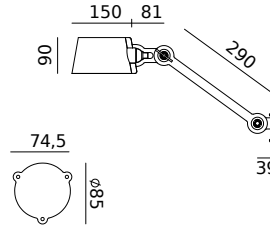

● smokey black	1089	2.526 DKK	2.021 DKK
● flux green	1091		
○ pure white	1093		
● midnight grey	1265		
● ash grey	1096		
● striking orange	1094		
● lightning white	1092		
● thunder blue	1095		
● daybreak rose	1473		
● sunny yellow	1431		
● ice blue	1614		

BOLT Wall sidefit small with cord
Anton de Groof, 2013

Material: steel & aluminum
Weight: 1,0 kg
Volt: 220-240 V | Max Watt: 60 Watt
Socket: E27
Cord length: 2750 mm
Switch on cord

Wingnut solid brass included