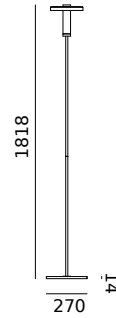

● smokey black 3040 7.969 DKK 6.375 DKK