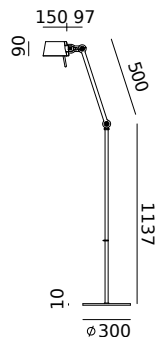

- smokey black 12 7 9 4.450 DKK 3.560 DKK
- flux green 12 8 0
- pure white 12 8 2
- midnight grey 12 8 6
- ash grey 12 8 5
- striking orange 12 8 3
- lightning white 12 8 1
- thunder blue 12 8 4
- daybreak rose 14 6 8
- sunny yellow 14 2 6
- ice blue 16 1 1