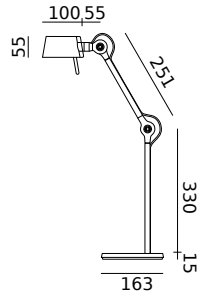

- misty white 7004 4.662 DKK 3.730 DKK
- shadow black 7000
- burgundy red 7002
- clay brown 7006