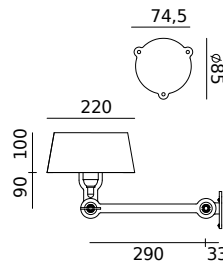

● smokey black	1113	2.526 DKK	2.021 DKK
● flux green	1114		
○ pure white	1116		
● midnight grey	1269		
● ash grey	1120		
● striking orange	1117		
● lightning white	1115		
● thunder blue	1118		
● daybreak rose	1477		
● sunny yellow	1435		
● ice blue	1616