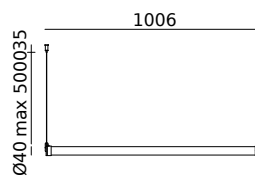

● smokey black with black cords 4000 5.044 DKK 4.035 DKK
○ pure white with orange cords 4002