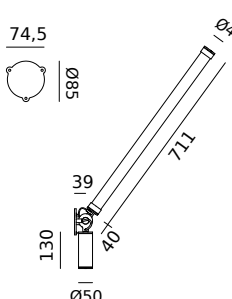

- smokey black with black cords 4043 5.680 DKK 4.544 DKK
- pure white with orange cords 4044