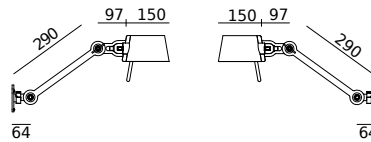

● smokey black	1560	5.409 DKK	4.327 DKK
● flux green	1561		
○ pure white	1562		
● midnight grey	1563		
● ash grey	1564		
● striking orange	1565		
● lightning white	1566		
● thunder blue	1567		
● daybreak rose	1568		
● sunny yellow	1569		
● ice blue	1625		

BOLT Bed sidefit set install
Anton de Groof, 2013

Material: steel & aluminum
Weight: 2,4 kg
IP 20
Volt: 220-240 V | Max Watt: 60 Watt
Socket: E27
Switch on socket holder
Optional: wallring

Wingnut solid brass included