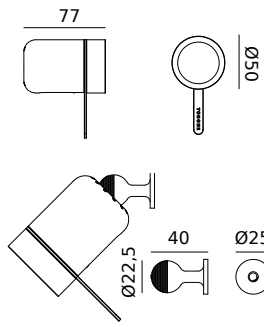

- smokey black 5045 1.856 DKK 1.485 DKK
- fuzzy white 5046
- heavy metal 5047
- rocky bronze 5066
- fuzzy white with hell orange 5048
- heavy metal with bright yellow 5049