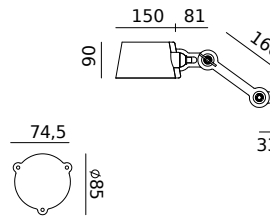

● smokey black	1236	2.450 DKK	1.960 DKK
● flux green	1238		
○ pure white	1240		
● midnight grey	1266		
● ash grey	1243		
● striking orange	1241		
● lightning white	1239		
● thunder blue	1242		
● daybreak rose	1474		
● sunny yellow	1432		
● ice blue	1618		

BOLT Wall sidefit mini with cord
Anton de Groof, 2013

Material: steel & aluminum
Weight: 0,9 kg
Volt: 220-240 V | Max Watt: 60 Watt
Socket: E27
Cord length: 2850 mm
Switch on cord

Wingnut solid brass included