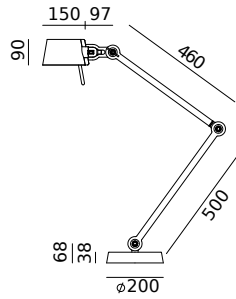

● smokey black	1 0 0 1	4.221 DKK	3.377 DKK
● flux green	1003		
○ pure white	1005		
● midnight grey	1252		
● ash grey	1008		
● striking orange	1006		
● lightning white	1004		
● thunder blue	1007		
● daybreak rose	1 4 5 7		
● sunny yellow	1 4 1 5		
● ice blue	1600