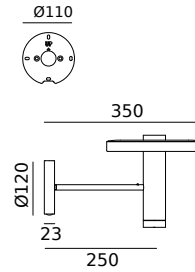

● smokey black 2090 5.468 DKK 4.374 DKK