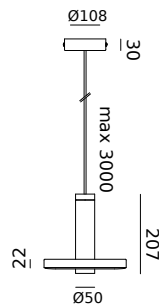

● smokey black 2010 4.061 DKK 3.249 DKK