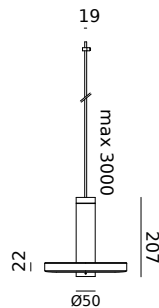

● smokey black 2020 3.772 DKK 3.018 DKK