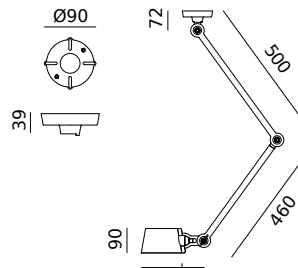

BOLT Ceiling 2 arm sidefit
Anton de Groof, 2016

● smokey black	13 20	3.636 DKK	2.909 DKK
● flux green	13 21		
○ pure white	13 23		
● midnight grey	13 27		
● ash grey	13 26		
● striking orange	13 24		
● lightning white	13 22		
● thunder blue	13 25		
● daybreak rose	14 87		
● sunny yellow	14 45		
● ice blue	16 38		

BOLT Ceiling 1 arm upperfit
Anton de Groof, 2016

Material: steel & aluminum
Weight: 1,7 kg
IP 20
Volt: 220-240 V | Max Watt: 60 Watt
Socket: E27

Wingnut solid brass included