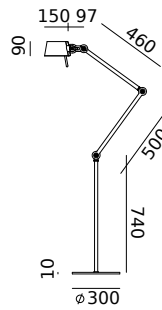

TONONE

pricelist 2026

recommended
consumer price

15 June 2026

tonone.com

BOLT Desk 2 arm foot
Anton de Groof, 2013

Material: steel & aluminum
Weight: 7,8 kg
IP 20
Volt: 220-240 V | Max Watt: 60 Watt
Socket: E27
Cord length: 2900 mm

BOLT Table standard
Anton de Groof, 2013

Material: steel & aluminum
Weight: 7,3 kg
IP 20
Volt: 220-240 V | Max Watt: 60 Watt
Socket: E27
Cord length: 2300 mm

Wingnut solid brass included

● smokey black	1049	4.026 DKK	3.221 DKK
● flux green	1051		
○ pure white	1053		
● midnight grey	1258		
● ash grey	1056		
● striking orange	1054		
● lightning white	1052		
● thunder blue	1055		
● daybreak rose	1464		
● sunny yellow	1422		
● ice blue	1607		

BOLT Table small
Anton de Groof, 2013

Material: steel & aluminum
Weight: 7,2 kg
IP 20
Volt: 220-240 V | Max Watt: 60 Watt
Socket: E27
Cord length: 2500 mm

Wingnut solid brass included

● smokey black	1057	3.942 DKK	3.154 DKK
● flux green	1059		
○ pure white	1061		
● midnight grey	1259		
● ash grey	1064		
● striking orange	1062		
● lightning white	1060		
● thunder blue	1063		
● daybreak rose	1465		
● sunny yellow	1423		
● ice blue	1608		

led integrated LED

BOLT Floor 2 arm sidefit
Anton de Groof, 2013

Material: steel & aluminum
Weight: 8,8 kg
Volt: 220-240 V | Max Watt: 60 Watt
Socket: E27
Cord length: 3000 mm

Wingnut solid brass included