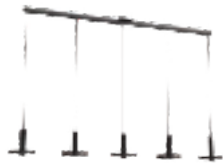

led

BEADS Wall 35 uplight install
Anton de Groof, 2018

Material: aluminum & steel
Weight: 1,3 kg
IP 20
Volt: 220-240 V | 16 Watt
Dim to warm 2100K to 2800K
900 lumen | CRI: 90
Phase cut dimmable

led

● smokey black 2090 5.468 DKK 4.374 DKK