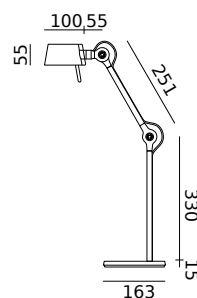

- misty white 7001 4.662 DKK 3.730 DKK
- shadow black 7003
- burgundy red 7005
- clay brown 7007

led