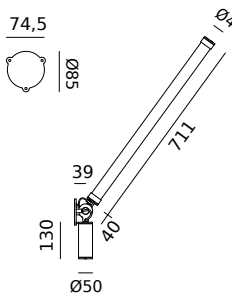

- smokey black with black cords 4 0 3 1 5.680 DKK 4.544 DKK
- pure white with orange cords 4033