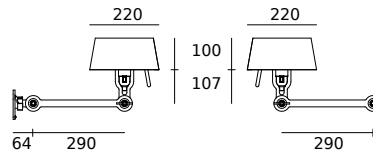

● smokey black	1580	5.409 DKK	4.327 DKK
● flux green	1581		
○ pure white	1582		
● midnight grey	1583		
● ash grey	1584		
● striking orange	1585		
● lightning white	1586		
● thunder blue	1587		
● daybreak rose	1588		
● sunny yellow	1589		
● ice blue	1631