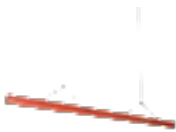

Bridge 180
Anton de Groof, 2023

Material: aluminum, acrylic & steel
Weight: 2,6 kg
IP 20
Volt: 220-240 V | 32 Watt
2700 K | 2125 lumen | CRI: >90
Mains dimmable
Cable length: 3000 mm