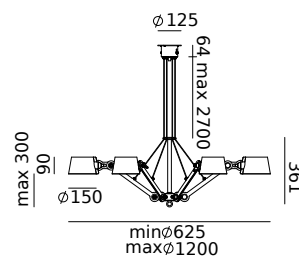

BOLT Ceiling 1 arm upperfit
Anton de Groof, 2016

Material: steel & aluminum
Weight: 1,7 kg
IP 20
Volt: 220-240 V | Max Watt: 60 Watt
Socket: E27

Wingnut solid brass included

● smokey black	13 12	3.179 DKK	2.543 DKK
● flux green	13 13		
○ pure white	13 15		
● midnight grey	13 19		
● ash grey	13 18		
● striking orange	13 16		
● lightning white	13 14		
● thunder blue	13 17		
● daybreak rose	14 90		
● sunny yellow	14 48		
● ice blue	16 40		

BOLT Ceiling 2 arm upperfit
Anton de Groof, 2016

Material: steel & aluminum
Weight: 2,1 kg
IP 20
Volt: 220-240 V | Max Watt: 60 Watt
Socket: E27

Wingnut solid brass included

● smokey black	13 28	3.636 DKK	2.909 DKK
● flux green	13 29		
○ pure white	13 31		
● midnight grey	13 35		
● ash grey	13 34		
● striking orange	13 32		
● lightning white	13 30		
● thunder blue	13 33		
● daybreak rose	14 91		
● sunny yellow	14 49		
● ice blue	16 42		

BOLT Chandelier 6 arm
Anton de Groof, 2013

Material: steel & aluminum
Weight: 6,5 kg
IP 20
Volt: 220-240 V | Max Watt: 60 Watt
Socket: E27
Cord length: max 3000 mm

Wingnut solid brass included

● smokey black	11 61	22.252 DKK	17.802 DKK
● flux green	11 63		
○ pure white	11 65		
● midnight grey	12 78		
● ash grey	11 68		
● striking orange	11 66		
● lightning white	11 64		
● thunder blue	11 67		
● daybreak rose	14 94		
● sunny yellow	14 52		
● ice blue	16 43		