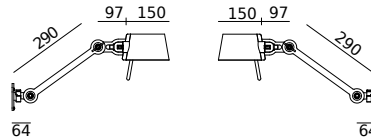

● smokey black	1570	5.409 DKK	4.327 DKK
● flux green	1571		
○ pure white	1572		
● midnight grey	1573		
● ash grey	1574		
● striking orange	1575		
● lightning white	1576		
● thunder blue	1577		
● daybreak rose	1578		
● sunny yellow	1579		
● ice blue	1628