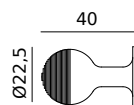

- smokey black 5025 296 DKK 237 DKK
- fuzzy white 5026
- heavy metal 5027
- rocky bronze 5028