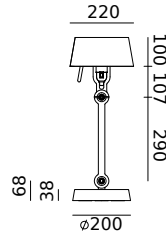

TONONE

pricelist 2026

recommended
consumer price

15 June 2026

tonone.com

BOLT Desk 2 arm foot
Anton de Groof, 2013

Material: steel & aluminum
Weight: 7,8 kg
IP 20
Volt: 220-240 V | Max Watt: 60 Watt
Socket: E27
Cord length: 2900 mm

BOLT Desk small 1 arm clamp
Anton de Groof, 2013 / 2018

Material: steel & aluminum
Weight: 1,7 kg
IP 20
Volt: 220-240 V | Max Watt: 60 Watt
Socket: E27
Cord length: 2500 mm

Wingnut solid brass included

● smokey black	1041	2.882 DKK	2.306 DKK
● flux green	1042		
○ pure white	1044		
● midnight grey	1257		
● ash grey	1048		
● striking orange	1045		
● lightning white	1043		
● thunder blue	1046		
● daybreak rose	1463		
● sunny yellow	1421		
● ice blue	1605		

BOLT Table standard
Anton de Groof, 2013

Material: steel & aluminum
Weight: 7,3 kg
IP 20
Volt: 220-240 V | Max Watt: 60 Watt
Socket: E27
Cord length: 2300 mm

Wingnut solid brass included

● smokey black	1049	4.026 DKK	3.221 DKK
● flux green	1051		
○ pure white	1053		
● midnight grey	1258		
● ash grey	1056		
● striking orange	1054		
● lightning white	1052		
● thunder blue	1055		
● daybreak rose	1464		
● sunny yellow	1422		
● ice blue	1607		

BOLT Table small
Anton de Groof, 2013

Material: steel & aluminum
Weight: 7,2 kg
IP 20
Volt: 220-240 V | Max Watt: 60 Watt
Socket: E27
Cord length: 2500 mm

Wingnut solid brass included

● smokey black	1057	3.942 DKK	3.154 DKK
● flux green	1059		
○ pure white	1061		
● midnight grey	1259		
● ash grey	1064		
● striking orange	1062		
● lightning white	1060		
● thunder blue	1063		
● daybreak rose	1465		
● sunny yellow	1423		
● ice blue	1608		