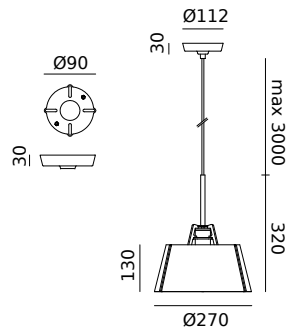

- smokey black 1 6 8 6 2.755 DKK 2.204 DKK
- flux green 1 6 8 7
- pure white 1 6 8 8
- midnight grey 1 6 8 9
- ash grey 1 6 9 0
- striking orange 1 6 9 1
- lightning white 1 6 9 2
- thunder blue 1 6 9 3
- daybreak rose 1 6 9 4
- sunny yellow 1 6 9 5
- ice blue 1 6 9 6