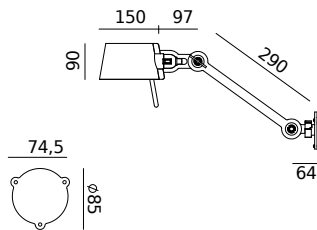

TONONE

pricelist 2026

recommended
consumer price

15 June 2026

tonone.com

BOLT Desk 2 arm foot
Anton de Groof, 2013

Material: steel & aluminum
Weight: 7,8 kg
IP 20
Volt: 220-240 V | Max Watt: 60 Watt
Socket: E27
Cord length: 2900 mm

BOLT Desk 2 arm clamp
Anton de Groof, 2013

Material: steel & aluminum
Weight: 2,5 kg
IP 20
Volt: 220-240 V | Max Watt: 60 Watt
Socket: E27
Cord length: 2900 mm

Wingnut solid brass included

● smokey black	1009	3.602 DKK	2.882 DKK
● flux green	1011		
○ pure white	1013		
● midnight grey	1253		
● ash grey	1016		
● striking orange	1014		
● lightning white	1012		
● thunder blue	1015		
● daybreak rose	1 4 5 8		
● sunny yellow	1 4 1 6		
● ice blue	1601		

BOLT Bed sidefit with cord
Anton de Groof, 2013

Material: steel & aluminum
Weight: 1,2 kg
IP 20
Volt: 220-240 V | Max Watt: 60 Watt
Socket: E27
Cord length: 2500 mm
Switch on socket holder

Wingnut solid brass included