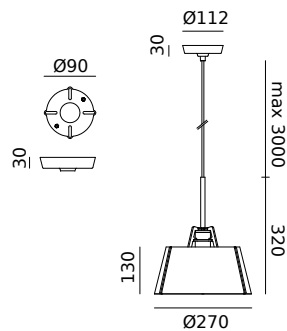

BELLA Table
brass fitting
Anton de Groof, 2022

Material: aluminum, steel & brass
Weight: 2,3 kg
IP 20
Volt: 220-240 V | Max Watt: 60 Watt
Socket: E27
Cord length: 2900 mm
Dimmer on cord

- smokey black 1 6 5 3 3.374 DKK 2.699 DKK
- flux green 1 6 5 4
- pure white 1 6 5 5
- midnight grey 1 6 5 6
- ash grey 1 6 5 7
- striking orange 1 6 5 8
- lightning white 1 6 5 9
- thunder blue 1 6 6 0
- daybreak rose 1 6 6 1
- sunny yellow 1 6 6 2
- ice blue 1 6 6 3

BELLA Pendant
black anodized aluminum fitting
Anton de Groof, 2022

Material: aluminum & steel
Weight: 1 kg
IP 20
Volt: 220-240 V | Max Watt: 60 Watt
Socket: E27
Cord length: 2700 mm

- smokey black 1 6 8 6 2.755 DKK 2.204 DKK
- flux green 1 6 8 7
- pure white 1 6 8 8
- midnight grey 1 6 8 9
- ash grey 1 6 9 0
- striking orange 1 6 9 1
- lightning white 1 6 9 2
- thunder blue 1 6 9 3
- daybreak rose 1 6 9 4
- sunny yellow 1 6 9 5
- ice blue 1 6 9 6

BELLA Pendant
brass fitting
Anton de Groof, 2022

Material: aluminum, steel & brass
Weight: 1 kg
IP 20
Volt: 220-240 V | Max Watt: 60 Watt
Socket: E27
Cord length: 2700 mm

- smokey black 1 6 7 5 3.035 DKK 2.428 DKK
- flux green 1 6 7 6
- pure white 1 6 7 7
- midnight grey 1 6 7 8
- ash grey 1 6 7 9
- striking orange 1 6 8 0
- lightning white 1 6 8 1
- thunder blue 1 6 8 2
- daybreak rose 1 6 8 3
- sunny yellow 1 6 8 4
- ice blue 1 6 8 5