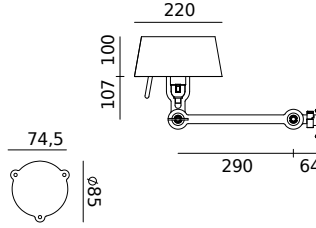

BOLT Bed underfit install
Anton de Groof, 2013

Material: steel & aluminum
Weight: 1,4 kg
IP 20
Volt: 220-240 V | Max Watt: 60 Watt
Socket: E27
Switch on socket holder
Optional: wallring

Wingnut solid brass included

● smokey black	1153	2.704 DKK	2.163 DKK
● flux green	1155		
○ pure white	1157		
● midnight grey	1273		
● ash grey	1160		
● striking orange	1158		
● lightning white	1156		
● thunder blue	1159		
● daybreak rose	1482		
● sunny yellow	1440		
● ice blue	1632		

BOLT Bed underfit install MIRROR
Anton de Groof, 2013

Material: steel & aluminum
Weight: 1,4 kg
IP 20
Volt: 220-240 V | Max Watt: 60 Watt
Socket: E27
Switch on socket holder
Optional: wallring

Wingnut solid brass included