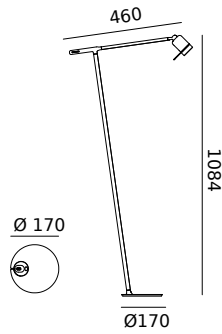

- smokey black 5030 4.061 DKK 3.249 DKK
- fuzzy white 5 0 3 1
- heavy metal 5032
- rocky bronze 5068