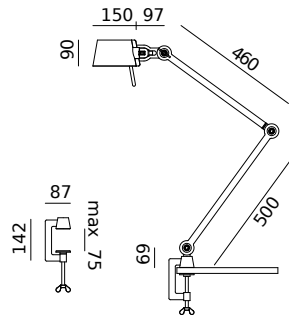

TONONE

pricelist 2026

recommended
consumer price

15 June 2026

tonone.com

BOLT Desk 2 arm foot
Anton de Groof, 2013

Material: steel & aluminum
Weight: 7,8 kg
IP 20
Volt: 220-240 V | Max Watt: 60 Watt
Socket: E27
Cord length: 2900 mm

BOLT Desk 2 arm clamp
Anton de Groof, 2013

Material: steel & aluminum
Weight: 2,5 kg
IP 20
Volt: 220-240 V | Max Watt: 60 Watt
Socket: E27
Cord length: 2900 mm

Wingnut solid brass included

● smokey black	1009	3.602 DKK	2.882 DKK
● flux green	1011		
○ pure white	1013		
● midnight grey	1253		
● ash grey	1016		
● striking orange	1014		
● lightning white	1012		
● thunder blue	1015		
● daybreak rose	1 4 5 8		
● sunny yellow	1 4 1 6		
● ice blue	1601		

BOLT Desk 1 arm foot
Anton de Groof, 2013

Material: steel & aluminum
Weight: 7,2 kg
IP 20
Volt: 220-240 V | Max Watt: 60 Watt
Socket: E27
Cord length: 2400 mm

Wingnut solid brass included

● smokey black	1017	3.968 DKK	3.174 DKK
● flux green	1019		
○ pure white	1021		
● midnight grey	1254		
● ash grey	1024		
● striking orange	1022		
● lightning white	1020		
● thunder blue	1023		
● daybreak rose	1 4 6 0		
● sunny yellow	1 4 1 8		
● ice blue	1602		

BOLT Desk 1 arm clamp
Anton de Groof, 2013

Material: steel & aluminum
Weight: 1,9 kg
IP 20
Volt: 220-240 V | Max Watt: 60 Watt
Socket: E27
Cord length: 2400 mm

Wingnut solid brass included

● smokey black	1025	2.925 DKK	2.340 DKK
● flux green	1027		
○ pure white	1029		
● midnight grey	1255		
● ash grey	1032		
● striking orange	1030		
● lightning white	1028		
● thunder blue	1031		
● daybreak rose	1 4 6 1		
● sunny yellow	1 4 1 9		
● ice blue	1603		