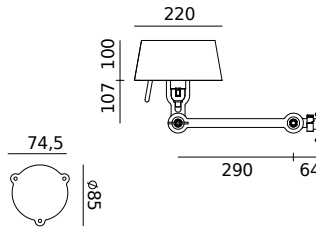

● smokey black	1376	2.704 DKK	2.163 DKK
● flux green	1377		
○ pure white	1379		
● midnight grey	1383		
● ash grey	1382		
● striking orange	1380		
● lightning white	1378		
● thunder blue	1381		
● daybreak rose	1483		
● sunny yellow	1441		
● ice blue	1633		

BOLT Bed underfit set
Anton de Groof, 2013

Material: steel & aluminum
Weight: 2,8 kg
IP 20
Volt: 220-240 V | Max Watt: 60 Watt
Socket: E27
Cord length: max 2500 mm
Switch on socket holder

Wingnut solid brass included