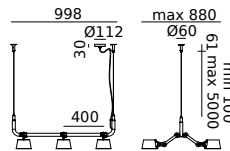

● smokey black	11 70	22.252 DKK	17.802 DKK
● flux green	10 97		
○ pure white	10 98		
● midnight grey	11 03		
● ash grey	11 02		
● striking orange	11 00		
● lightning white	10 99		
● thunder blue	11 01		
● daybreak rose	14 95		
● sunny yellow	14 53		
● ice blue	16 46