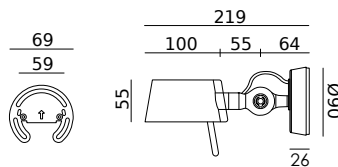

- misty white 7044 3.374 DKK 2.699 DKK
- shadow black 7040
- burgundy red 7042
- clay brown 7046