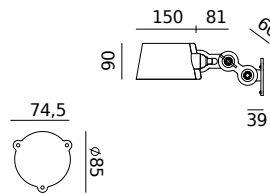

● smokey black	1228	2.365 DKK	1.892 DKK
● flux green	1230		
○ pure white	1232		
● midnight grey	1264		
● ash grey	1235		
● striking orange	1233		
● lightning white	1231		
● thunder blue	1234		
● daybreak rose	1472		
● sunny yellow	1430		
● ice blue	1619		

BOLT Wall sidefit mini install
Anton de Groof, 2013

Material: steel & aluminum
Weight: 0,9 kg
IP 20
Volt: 220-240 V | Max Watt: 60 Watt
Socket: E27
Optional: wallring

Wingnut solid brass included