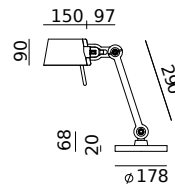

BOLT Desk 1 arm foot
Anton de Groof, 2013

Material: steel & aluminum
Weight: 7,2 kg
IP 20
Volt: 220-240 V | Max Watt: 60 Watt
Socket: E27
Cord length: 2400 mm

Wingnut solid brass included

● smokey black	1017	3.968 DKK	3.174 DKK
● flux green	1019		
○ pure white	1021		
● midnight grey	1254		
● ash grey	1024		
● striking orange	1022		
● lightning white	1020		
● thunder blue	1023		
● daybreak rose	1 4 6 0		
● sunny yellow	1 4 1 8		
● ice blue	1602		

BOLT Desk 1 arm clamp
Anton de Groof, 2013

Material: steel & aluminum
Weight: 1,9 kg
IP 20
Volt: 220-240 V | Max Watt: 60 Watt
Socket: E27
Cord length: 2400 mm

Wingnut solid brass included

● smokey black	1025	2.925 DKK	2.340 DKK
● flux green	1027		
○ pure white	1029		
● midnight grey	1255		
● ash grey	1032		
● striking orange	1030		
● lightning white	1028		
● thunder blue	1031		
● daybreak rose	1 4 6 1		
● sunny yellow	1 4 1 9		
● ice blue	1603		

BOLT Desk small 2 arm foot
Anton de Groof, 2013 / 2018

Material: steel & aluminum
Weight: 5,3 kg
IP 20
Volt: 220-240 V | Max Watt: 60 Watt
Socket: E27
Cord length: 2300 mm

Wingnut solid brass included

● smokey black	1352	4.052 DKK	3.242 DKK
● flux green	1353		
○ pure white	1355		
● midnight grey	1359		
● ash grey	1358		
● striking orange	1356		
● lightning white	1354		
● thunder blue	1357		
● daybreak rose	1 4 5 9		
● sunny yellow	1 4 1 7		
● ice blue	1606		

BOLT Desk small 1 arm foot
Anton de Groof, 2013 /2018

Material: steel & aluminum
Weight: 4,8 kg
IP 20
Volt: 220-240 V | Max Watt: 60 Watt
Socket: E27
Cord length: 2500 mm

Wingnut solid brass included

● smokey black	1033	3.391 DKK	2.713 DKK
● flux green	1035		
○ pure white	1037		
● midnight grey	1256		
● ash grey	1040		
● striking orange	1038		
● lightning white	1036		
● thunder blue	1039		
● daybreak rose	1462		
● sunny yellow	1420		
● ice blue	1604		