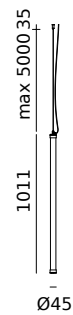

MR. TUBES LED Pendant vertical 1000 | 4000K
Anton de Groof, 2019

Material: aluminum & steel
Weight: 0,8 kg
IP 20
Volt: 220-240 V | 11 Watt
1235 lumen | 4000K | CRI: >90
Phase cut dimmable

- smokey black with black cords 4 0 1 8 5.044 DKK 4.035 DKK
- pure white with orange cords 4 0 1 9

led