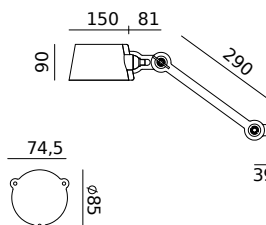

BOLT Table standard
Anton de Groof, 2013

Material: steel & aluminum
Weight: 7,3 kg
IP 20
Volt: 220-240 V | Max Watt: 60 Watt
Socket: E27
Cord length: 2300 mm

Wingnut solid brass included

● smokey black	1049	4.026 DKK	3.221 DKK
● flux green	1051		
○ pure white	1053		
● midnight grey	1258		
● ash grey	1056		
● striking orange	1054		
● lightning white	1052		
● thunder blue	1055		
● daybreak rose	1464		
● sunny yellow	1422		
● ice blue	1607		

BOLT Floor 1 arm sidefit
Anton de Groof, 2013

Material: steel & aluminum
Weight: 8,4 kg
IP 20
Volt: 220-240 V | Max Watt: 60 Watt
Socket: E27
Cord length: 2400 mm

Wingnut solid brass included

- smokey black 10 7 3 4.145 DKK 3.316 DKK
- flux green 10 7 5
- pure white 10 7 7
- midnight grey 12 6 1
- ash grey 10 8 0
- striking orange 10 7 8
- lightning white 10 7 6
- thunder blue 10 7 9
- daybreak rose 14 6 7
- sunny yellow 14 2 5
- ice blue 16 1 0

BOLT Floor long 1 arm sidefit
Anton de Groof, 2013

Material: steel & aluminum
Weight: 9,3 kg
IP 20
Volt: 220-240 V | Max Watt: 60 Watt
Socket: E27
Cord length: 2200 mm

Wingnut solid brass included

- smokey black 12 7 9 4.450 DKK 3.560 DKK
- flux green 12 8 0
- pure white 12 8 2
- midnight grey 12 8 6
- ash grey 12 8 5
- striking orange 12 8 3
- lightning white 12 8 1
- thunder blue 12 8 4
- daybreak rose 14 6 8
- sunny yellow 14 2 6
- ice blue 16 1 1

BOLT Wall sidefit with cord
Anton de Groof, 2013

Material: steel & aluminum
Weight: 1,0 kg
Volt: 220-240 V | Max Watt: 60 Watt
Socket: E27
Cord length: 2600 mm
Switch on cord

Wingnut solid brass included