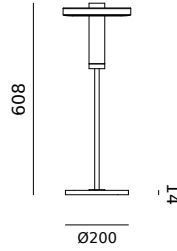

● smokey black 3070 6.400 DKK 5.120 DKK

BEADS Floor uplight
Anton de Groof, 2018

Material: aluminum & steel
Weight: 7,6 kg
IP 20
Volt: 220-240 V | 16 Watt
Dim to warm 2100K to 2800K
900 lumen | CRI: 90
Dimmer on cord
Cord length: 2100 mm

led