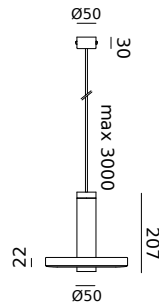

● smokey black 2000 4.026 DKK 3.221 DKK