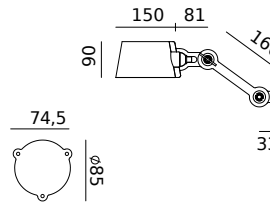

TONONE

pricelist 2026

recommended
consumer price

15 June 2026

tonone.com

BOLT Desk 2 arm foot
Anton de Groof, 2013

Material: steel & aluminum
Weight: 7,8 kg
IP 20
Volt: 220-240 V | Max Watt: 60 Watt
Socket: E27
Cord length: 2900 mm

BOLT Table standard
Anton de Groof, 2013

Material: steel & aluminum
Weight: 7,3 kg
IP 20
Volt: 220-240 V | Max Watt: 60 Watt
Socket: E27
Cord length: 2300 mm

Wingnut solid brass included

● smokey black	1049	4.026 DKK	3.221 DKK
● flux green	1051		
○ pure white	1053		
● midnight grey	1258		
● ash grey	1056		
● striking orange	1054		
● lightning white	1052		
● thunder blue	1055		
● daybreak rose	1464		
● sunny yellow	1422		
● ice blue	1607		

BOLT Wall sidefit install
Anton de Groof, 2013

Material: steel & aluminum
Weight: 1,0 kg
IP 20
Volt: 220-240 V | Max Watt: 60 Watt
Socket: E27
Optional: wallring

Wingnut solid brass included

● smokey black	1089	2.526 DKK	2.021 DKK
● flux green	1091		
○ pure white	1093		
● midnight grey	1265		
● ash grey	1096		
● striking orange	1094		
● lightning white	1092		
● thunder blue	1095		
● daybreak rose	1473		
● sunny yellow	1431		
● ice blue	1614		

BOLT Wall sidefit small with cord
Anton de Groof, 2013

Material: steel & aluminum
Weight: 1,0 kg
Volt: 220-240 V | Max Watt: 60 Watt
Socket: E27
Cord length: 2750 mm
Switch on cord

Wingnut solid brass included