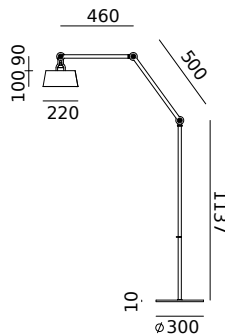

- smokey black 13 6 0 5.069 DKK 4.055 DKK
- flux green 13 6 1
- pure white 13 6 3
- midnight grey 13 6 7
- ash grey 13 6 6
- striking orange 13 6 4
- lightning white 13 6 2
- thunder blue 13 6 5
- daybreak rose 14 6 9
- sunny yellow 14 2 7
- ice blue 16 1 2