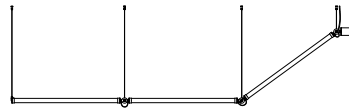

Create your Mr. Tubes LED Connect with us

info@tonone.com