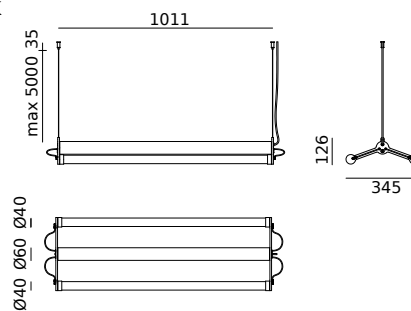

led

MR. TUBES LED Double 2700K
Anton de Groof, 2019

Material: aluminum & steel
Weight: 3,9 kg
IP 20
Volt: 220-240 V | 23 Watt
2272 lumen | 2700K | CRI: >90
Phase cut dimmable

- smokey black with black cords 4 0 1 5 9.308 DKK 7.446 DKK
- pure white with orange cords 4 0 2 0