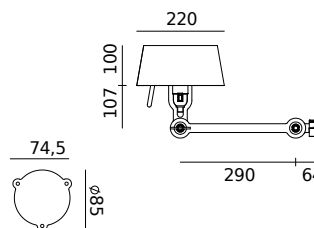

● smokey black	1519	2.704 DKK	2.163 DKK
● flux green	1520		
○ pure white	1521		
● midnight grey	1522		
● ash grey	1523		
● striking orange	1524		
● lightning white	1525		
● thunder blue	1526		
● daybreak rose	1527		
● sunny yellow	1528		
● ice blue	1630