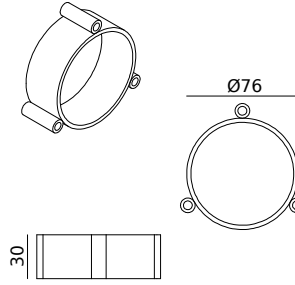

Wingnut solid brass included

led

- misty white 7044 3.374 DKK 2.699 DKK
- shadow black 7040
- burgundy red 7042
- clay brown 7046

Wall ring

Material: steel
Optional ring for installation of:

- Bolt Wall install
- Bolt Wall small install
- Bolt Wall mini install
- Bolt Wall underfit install
- Bolt Bed sidefit install
- Bolt Bed underfit install
- Mr. Tubes led wall driver separate install
- Mr. Tubes led wall driver on fixture install