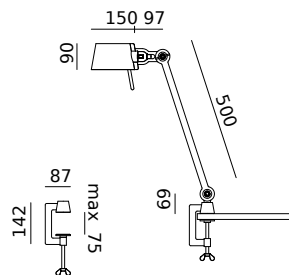

BOLT Desk 2 arm clamp
Anton de Groof, 2013

Material: steel & aluminum
Weight: 2,5 kg
IP 20
Volt: 220-240 V | Max Watt: 60 Watt
Socket: E27
Cord length: 2900 mm

Wingnut solid brass included

● smokey black	1009	3.602 DKK	2.882 DKK
● flux green	1011		
○ pure white	1013		
● midnight grey	1253		
● ash grey	1016		
● striking orange	1014		
● lightning white	1012		
● thunder blue	1015		
● daybreak rose	1 4 5 8		
● sunny yellow	1 4 1 6		
● ice blue	1601		

BOLT Desk 1 arm foot
Anton de Groof, 2013

Material: steel & aluminum
Weight: 7,2 kg
IP 20
Volt: 220-240 V | Max Watt: 60 Watt
Socket: E27
Cord length: 2400 mm

Wingnut solid brass included

● smokey black	1017	3.968 DKK	3.174 DKK
● flux green	1019		
○ pure white	1021		
● midnight grey	1254		
● ash grey	1024		
● striking orange	1022		
● lightning white	1020		
● thunder blue	1023		
● daybreak rose	1 4 6 0		
● sunny yellow	1 4 1 8		
● ice blue	1602		

BOLT Desk 1 arm clamp
Anton de Groof, 2013

Material: steel & aluminum
Weight: 1,9 kg
IP 20
Volt: 220-240 V | Max Watt: 60 Watt
Socket: E27
Cord length: 2400 mm

Wingnut solid brass included

● smokey black	1025	2.925 DKK	2.340 DKK
● flux green	1027		
○ pure white	1029		
● midnight grey	1255		
● ash grey	1032		
● striking orange	1030		
● lightning white	1028		
● thunder blue	1031		
● daybreak rose	1 4 6 1		
● sunny yellow	1 4 1 9		
● ice blue	1603		

BOLT Desk small 2 arm foot
Anton de Groof, 2013 / 2018

Material: steel & aluminum
Weight: 5,3 kg
IP 20
Volt: 220-240 V | Max Watt: 60 Watt
Socket: E27
Cord length: 2300 mm

Wingnut solid brass included

● smokey black	1352	4.052 DKK	3.242 DKK
● flux green	1353		
○ pure white	1355		
● midnight grey	1359		
● ash grey	1358		
● striking orange	1356		
● lightning white	1354		
● thunder blue	1357		
● daybreak rose	1 4 5 9		
● sunny yellow	1 4 1 7		
● ice blue	1606		