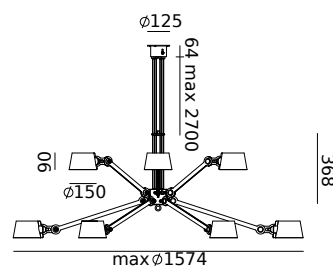

BOLT Bed sidefit with cord MIRROR
Anton de Groof, 2013

Material: steel & aluminum
Weight: 1,2 kg
IP 20
Volt: 220-240 V | Max Watt: 60 Watt
Socket: E27
Cord length: 2500 mm
Switch on socket holder

Wingnut solid brass included

BOLT Ceiling 2 arm upperfit
Anton de Groof, 2016

Material: steel & aluminum
Weight: 2,1 kg
IP 20
Volt: 220-240 V | Max Watt: 60 Watt
Socket: E27

Wingnut solid brass included

● smokey black	13 28	3.636 DKK	2.909 DKK
● flux green	13 29		
○ pure white	13 31		
● midnight grey	13 35		
● ash grey	13 34		
● striking orange	13 32		
● lightning white	13 30		
● thunder blue	13 33		
● daybreak rose	14 91		
● sunny yellow	14 49		
● ice blue	16 42		

BOLT Chandelier 6 arm
Anton de Groof, 2013

Material: steel & aluminum
Weight: 6,5 kg
IP 20
Volt: 220-240 V | Max Watt: 60 Watt
Socket: E27
Cord length: max 3000 mm

Wingnut solid brass included

● smokey black	11 61	22.252 DKK	17.802 DKK
● flux green	11 63		
○ pure white	11 65		
● midnight grey	12 78		
● ash grey	11 68		
● striking orange	11 66		
● lightning white	11 64		
● thunder blue	11 67		
● daybreak rose	14 94		
● sunny yellow	14 52		
● ice blue	16 43		

BOLT Chandelier 12 arm
Anton de Groof, 2013

Material: steel & aluminum
Weight: 12,5 kg
IP 20
Volt: 220-240 V | Max Watt: 60 Watt
Socket: E27
Cord length: max 3000 mm

Wingnut solid brass included

● smokey black	11 69	30.519 DKK	24.415 DKK
● flux green	15 39		
○ pure white	15 40		
● midnight grey	15 41		
● ash grey	15 42		
● striking orange	15 43		
● lightning white	13 84		
● thunder blue	15 44		
● daybreak rose	15 45		
● sunny yellow	15 46		
● ice blue	16 44		