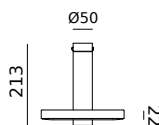

● smokey black 3000 3.688 DKK 2.950 DKK