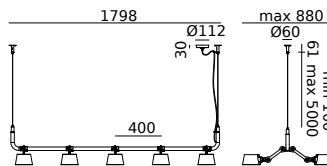

● smokey black	11 72	31.578 DKK	25.262 DKK
● flux green	11 27		
○ pure white	11 28		
● midnight grey	11 93		
● ash grey	11 91		
● striking orange	11 75		
● lightning white	11 74		
● thunder blue	11 90		
● daybreak rose	14 97		
● sunny yellow	14 55		
● ice blue	16 48