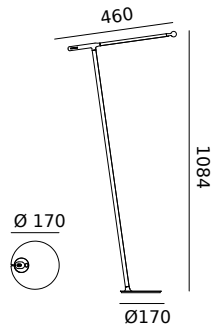

led

- smokey black 5030 4.061 DKK 3.249 DKK
- fuzzy white 5 0 3 1
- heavy metal 5032
- rocky bronze 5068

ONE Floor fixture
Anton de Groof, 2022

Material: aluminum & steel
Weight: 1,2 kg

USB-C charging cable
Cable length: 2500 mm