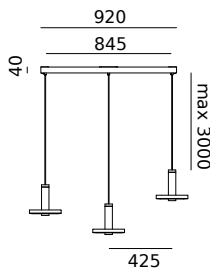

● smokey black 3020 11.826 DKK 9.461 DKK