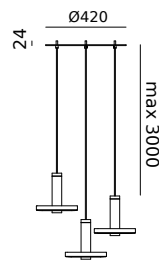

● smokey black 3030 11.656 DKK 9.325 DKK