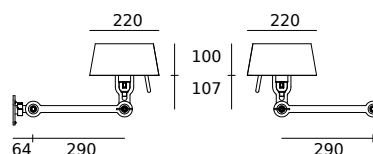

● smokey black	1590	5.409 DKK	4.327 DKK
● flux green	1591		
○ pure white	1592		
● midnight grey	1593		
● ash grey	1594		
● striking orange	1595		
● lightning white	1596		
● thunder blue	1597		
● daybreak rose	1598		
● sunny yellow	1599		
● ice blue	1634