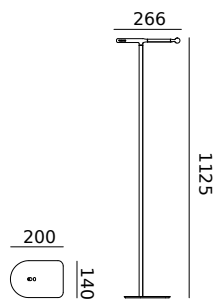

- smokey black 5010 2.204 DKK 1.763 DKK
- fuzzy white 5 0 1 1
- heavy metal 5 0 1 2
- rocky bronze 5 0 1 3

ONE + Floor straight
Anton de Groof, 2022

Material: aluminum & steel
Weight: 1,4 kg
IP 20 | Volt: 220-240 V | 1,5 Watt
2700 K | 230 lumen | CRI: 90
Dimmable on fixture
Battery: 5-30 hours
One Knob included
USB-C charging cable
Cable length: 500 mm & 2500 mm

led

- smokey black 5050 4.061 DKK 3.249 DKK
- fuzzy white 5 0 5 1
- heavy metal 5052
- rocky bronze 5069

ONE Floor straight fixture
Anton de Groof, 2022

Material: aluminum & steel
Weight: 1,2 kg

USB-C charging cable
Cable length: 2500 mm