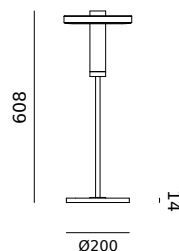

BEADS Three in circle
Anton de Groof, 2018

Material: aluminum
Weight: 3,1 kg
IP 20
Volt: 220-240 V | 48 Watt
Dim to warm 2100K to 2800K
2700 lumen | CRI: 90
Phase cut dimmable

led

● smokey black 3030 11.656 DKK 9.325 DKK

BEADS Table uplight
Anton de Groof, 2018

Material: aluminum & steel
Weight: 4 kg
IP 20
Volt: 220-240 V | 16 Watt
Dim to warm 2100K to 2800K
900 lumen | CRI: 90
Dimmable on fixture
Cord length: 2400 mm

led