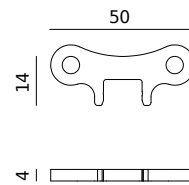

● solid brass	1300	51 DKK	41 DKK
● stainless steel	1303		
● black aluminium	1301		
● copper	1302	102 DKK	82 DKK