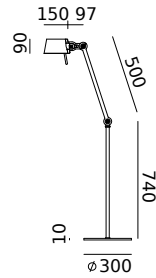

- smokey black 10 7 3 4.145 DKK 3.316 DKK
- flux green 10 7 5
- pure white 10 7 7
- midnight grey 12 6 1
- ash grey 10 8 0
- striking orange 10 7 8
- lightning white 10 7 6
- thunder blue 10 7 9
- daybreak rose 14 6 7
- sunny yellow 14 2 5
- ice blue 16 1 0