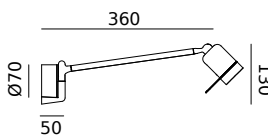

- smokey black 5040 3.891 DKK 3.113 DKK
- fuzzy white 5041
- heavy metal 5042
- rocky bronze 5080