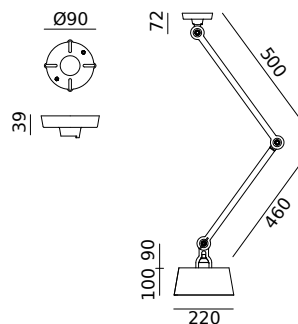

● smokey black	13 28	3.636 DKK	2.909 DKK
● flux green	13 29		
○ pure white	13 31		
● midnight grey	13 35		
● ash grey	13 34		
● striking orange	13 32		
● lightning white	13 30		
● thunder blue	13 33		
● daybreak rose	14 91		
● sunny yellow	14 49		
● ice blue	16 42