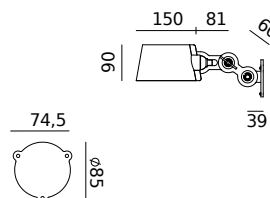

● smokey black	1244	2.365 DKK	1.892 DKK
● flux green	1246		
○ pure white	1248		
● midnight grey	1267		
● ash grey	1251		
● striking orange	1249		
● lightning white	1247		
● thunder blue	1250		
● daybreak rose	1475		
● sunny yellow	1433		
● ice blue	1620