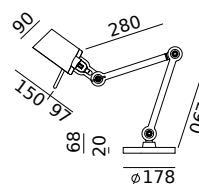

BOLT Desk 2 arm clamp
Anton de Groof, 2013

Material: steel & aluminum
Weight: 2,5 kg
IP 20
Volt: 220-240 V | Max Watt: 60 Watt
Socket: E27
Cord length: 2900 mm

Wingnut solid brass included

● smokey black	1009	3.602 DKK	2.882 DKK
● flux green	1011		
○ pure white	1013		
● midnight grey	1253		
● ash grey	1016		
● striking orange	1014		
● lightning white	1012		
● thunder blue	1015		
● daybreak rose	1 4 5 8		
● sunny yellow	1 4 1 6		
● ice blue	1601		

BOLT Desk 1 arm foot
Anton de Groof, 2013

Material: steel & aluminum
Weight: 7,2 kg
IP 20
Volt: 220-240 V | Max Watt: 60 Watt
Socket: E27
Cord length: 2400 mm

Wingnut solid brass included

● smokey black	1017	3.968 DKK	3.174 DKK
● flux green	1019		
○ pure white	1021		
● midnight grey	1254		
● ash grey	1024		
● striking orange	1022		
● lightning white	1020		
● thunder blue	1023		
● daybreak rose	1 4 6 0		
● sunny yellow	1 4 1 8		
● ice blue	1602		

BOLT Desk 1 arm clamp
Anton de Groof, 2013

Material: steel & aluminum
Weight: 1,9 kg
IP 20
Volt: 220-240 V | Max Watt: 60 Watt
Socket: E27
Cord length: 2400 mm

Wingnut solid brass included

● smokey black	1025	2.925 DKK	2.340 DKK
● flux green	1027		
○ pure white	1029		
● midnight grey	1255		
● ash grey	1032		
● striking orange	1030		
● lightning white	1028		
● thunder blue	1031		
● daybreak rose	1 4 6 1		
● sunny yellow	1 4 1 9		
● ice blue	1603		

BOLT Desk small 2 arm foot
Anton de Groof, 2013 / 2018

Material: steel & aluminum
Weight: 5,3 kg
IP 20
Volt: 220-240 V | Max Watt: 60 Watt
Socket: E27
Cord length: 2300 mm

Wingnut solid brass included

● smokey black	1352	4.052 DKK	3.242 DKK
● flux green	1353		
○ pure white	1355		
● midnight grey	1359		
● ash grey	1358		
● striking orange	1356		
● lightning white	1354		
● thunder blue	1357		
● daybreak rose	1 4 5 9		
● sunny yellow	1 4 1 7		
● ice blue	1606		