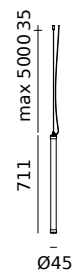

- smokey black with black cords 4012 4.620 DKK 3.696 DKK
- pure white with orange cords 4013