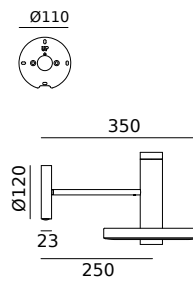

BEADS Wall 120 with cord
Anton de Groof, 2018

● smokey black 2040 8.435 DKK 6.748 DKK

Material: aluminum & steel
Weight: 1,9 kg
IP 20
Volt: 220-240 V | 16 Watt
Dim to warm 2100K to 2800K
900 lumen | CRI: 90
Dimmable on fixture
Cord length: 2700 mm

led

BEADS Wall 120 install
Anton de Groof, 2018

● smokey black 2050 7.799 DKK 6.239 DKK

Material: aluminum & steel
Weight: 1,9 kg
IP 20
Volt: 220-240 V | 16 Watt
Dim to warm 2100K to 2800K
900 lumen | CRI: 90
Phase cut dimmable

led

BEADS Wall 35 downlight with cord
Anton de Groof, 2018

● smokey black 2060 6.231 DKK 4.985 DKK

Material: aluminum & steel
Weight: 1,3 kg
IP 20
Volt: 220-240 V | 16 Watt
Dim to warm 2100K to 2800K
900 lumen | CRI: 90
Dimmable on fixture
Cord length: 2600 mm

led

BEADS Wall 35 downlight install
Anton de Groof, 2018

● smokey black 2070 5.468 DKK 4.374 DKK

Material: aluminum & steel
Weight: 1,3 kg
IP 20
Volt: 220-240 V | 16 Watt
Dim to warm 2100K to 2800K
900 lumen | CRI: 90
Phase cut dimmable

led

BEADS Wall 35 uplight with cord
Anton de Groof, 2018

● smokey black 2080 6.231 DKK 4.985 DKK

Material: aluminum & steel
Weight: 1,3 kg
IP 20
Volt: 220-240 V | 16 Watt
Dim to warm 2100K to 2800K
900 lumen | CRI: 90
Dimmable on fixture
Cord length: 2600 mm

led