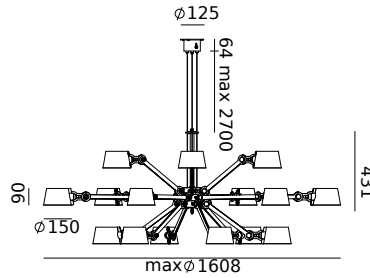

BOLT Chandelier 18 arm
Anton de Groof, 2013

Material: steel & aluminum
Weight: 15 kg
IP 20
Volt: 220-240 V | Max Watt: 60 Watt
Socket: E27
Cord length: max 3000 mm

Wingnut solid brass included

● smokey black	12 98	39.801 DKK	31.841 DKK
● flux green	1500		
○ pure white	15 01		
● midnight grey	15 02		
● ash grey	15 03		
● striking orange	15 04		
● lightning white	15 05		
● thunder blue	15 06		
● daybreak rose	15 07		
● sunny yellow	15 08		
● ice blue	16 45