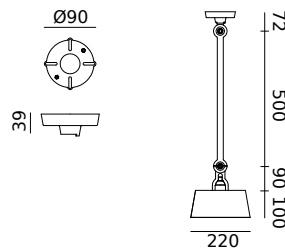

BOLT Ceiling 1 arm sidefit
Anton de Groof, 2016

Material: steel & aluminum
Weight: 1,5 kg
IP 20
Volt: 220-240 V | Max Watt: 60 Watt
Socket: E27

Wingnut solid brass included

● smokey black	1304	3.179 DKK	2.543 DKK
● flux green	1305		
○ pure white	1307		
● midnight grey	1311		
● ash grey	1310		
● striking orange	1308		
● lightning white	1306		
● thunder blue	1309		
● daybreak rose	1486		
● sunny yellow	1444		
● ice blue	1636		

BOLT Ceiling 2 arm sidefit
Anton de Groof, 2016

Material: steel & aluminum
Weight: 1,9 kg
IP 20
Volt: 220-240 V | Max Watt: 60 Watt
Socket: E27

Wingnut solid brass included

● smokey black	13 20	3.636 DKK	2.909 DKK
● flux green	13 21		
○ pure white	13 23		
● midnight grey	13 27		
● ash grey	13 26		
● striking orange	13 24		
● lightning white	13 22		
● thunder blue	13 25		
● daybreak rose	14 87		
● sunny yellow	14 45		
● ice blue	16 38		

BOLT Ceiling 1 arm upperfit
Anton de Groof, 2016

Material: steel & aluminum
Weight: 1,7 kg
IP 20
Volt: 220-240 V | Max Watt: 60 Watt
Socket: E27

Wingnut solid brass included

● smokey black	13 12	3.179 DKK	2.543 DKK
● flux green	13 13		
○ pure white	13 15		
● midnight grey	13 19		
● ash grey	13 18		
● striking orange	13 16		
● lightning white	13 14		
● thunder blue	13 17		
● daybreak rose	14 90		
● sunny yellow	14 48		
● ice blue	16 40		