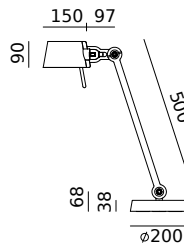

TONONE

pricelist 2026

recommended
consumer price

15 June 2026

tonone.com

BOLT Desk 2 arm foot
Anton de Groof, 2013

Material: steel & aluminum
Weight: 7,8 kg
IP 20
Volt: 220-240 V | Max Watt: 60 Watt
Socket: E27
Cord length: 2900 mm

BOLT Desk 2 arm clamp
Anton de Groof, 2013

Material: steel & aluminum
Weight: 2,5 kg
IP 20
Volt: 220-240 V | Max Watt: 60 Watt
Socket: E27
Cord length: 2900 mm

Wingnut solid brass included

● smokey black	1009	3.602 DKK	2.882 DKK
● flux green	1011		
○ pure white	1013		
● midnight grey	1253		
● ash grey	1016		
● striking orange	1014		
● lightning white	1012		
● thunder blue	1015		
● daybreak rose	1 4 5 8		
● sunny yellow	1 4 1 6		
● ice blue	1601		

BOLT Desk 1 arm foot
Anton de Groof, 2013

Material: steel & aluminum
Weight: 7,2 kg
IP 20
Volt: 220-240 V | Max Watt: 60 Watt
Socket: E27
Cord length: 2400 mm

Wingnut solid brass included

● smokey black	1017	3.968 DKK	3.174 DKK
● flux green	1019		
○ pure white	1021		
● midnight grey	1254		
● ash grey	1024		
● striking orange	1022		
● lightning white	1020		
● thunder blue	1023		
● daybreak rose	1 4 6 0		
● sunny yellow	1 4 1 8		
● ice blue	1602		

BOLT Desk 1 arm clamp
Anton de Groof, 2013

Material: steel & aluminum
Weight: 1,9 kg
IP 20
Volt: 220-240 V | Max Watt: 60 Watt
Socket: E27
Cord length: 2400 mm

Wingnut solid brass included

● smokey black	1025	2.925 DKK	2.340 DKK
● flux green	1027		
○ pure white	1029		
● midnight grey	1255		
● ash grey	1032		
● striking orange	1030		
● lightning white	1028		
● thunder blue	1031		
● daybreak rose	1 4 6 1		
● sunny yellow	1 4 1 9		
● ice blue	1603		