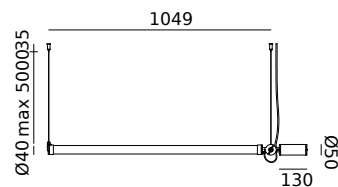

Material: aluminum & steel
Weight: 1,3 kg
IP 20
Volt: 220-240 V | 11 Watt
1235 lumen | 4000K | CRI: >90
Phase cut dimmable

Wingnut solid brass included

led

- smokey black with black cords 4006 5.680 DKK 4.544 DKK
- pure white with orange cords 4008