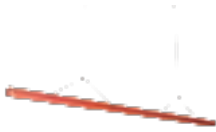

Bridge 220
Anton de Groof, 2023

Material: aluminum, acrylic & steel
Weight: 3 kg
IP 20
Volt: 220-240 V | 38 Watt
2700 K | 2497 lumen | CRI: >90
Mains dimmable
Cable length: 3000 mm