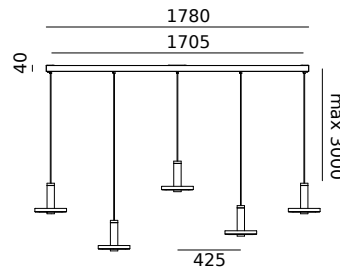

● smokey black 3010 18.608 DKK 14.886 DKK