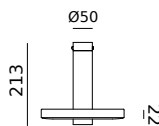

● smokey black 2030 3.688 DKK 2.950 DKK