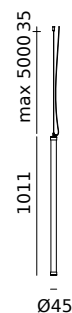

- smokey black with black cords 4014 5.044 DKK 4.035 DKK
- pure white with orange cords 4017