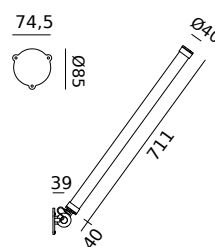

- smokey black with black cords 4 0 3 6 5.044 DKK 4.035 DKK
- pure white with orange cords 4 0 3 8

led