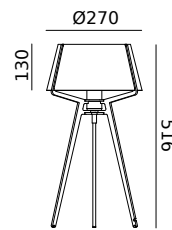

- smokey black 1 6 5 3 3.374 DKK 2.699 DKK
- flux green 1 6 5 4
- pure white 1 6 5 5
- midnight grey 1 6 5 6
- ash grey 1 6 5 7
- striking orange 1 6 5 8
- lightning white 1 6 5 9
- thunder blue 1 6 6 0
- daybreak rose 1 6 6 1
- sunny yellow 1 6 6 2
- ice blue 1 6 6 3