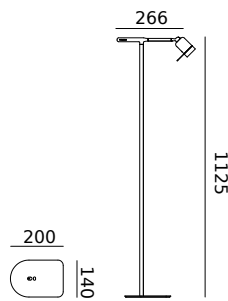

- smokey black 5050 4.061 DKK 3.249 DKK
- fuzzy white 5 0 5 1
- heavy metal 5052
- rocky bronze 5069